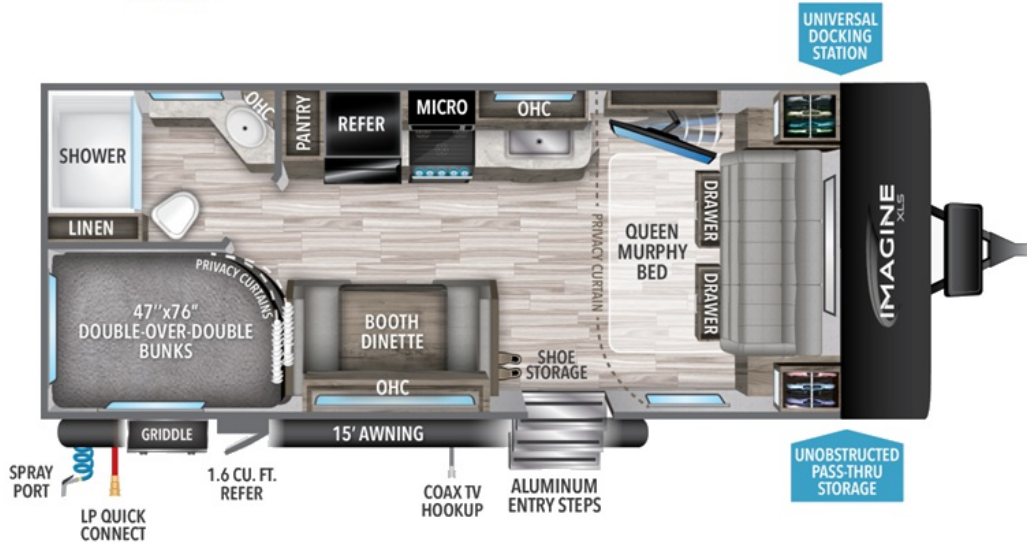

## Description

Grand Design Imagine XLS travel trailer 21BHE highlights: Outside Kitchen  
Double-Size Bunks Queen Murphy Bed  
Booth Dinette  
Can you think of anything better than a weekend in this Imagine XLS travel trailer! You will never miss home when you see all of the amenities included on thi...