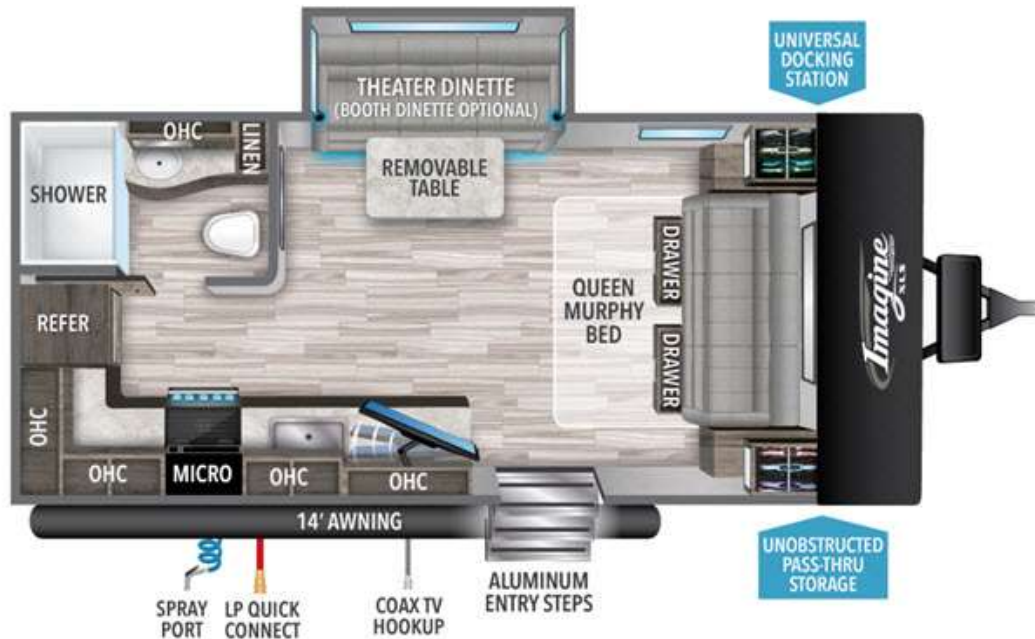

USED 2021 Grand Design Imagine XLS Call For Price

17MKE

Description

Grand Design Imagine XLS travel trailer 17MKE highlights: Queen Murphy Bed Theater Dinette Large Panoramic Window Wardrobe Cubby Storage Unobstructed Pass-Through A couple will love this easy to tow and store trailer which includes a single slide out for more interior floor space!...

GENERAL INFORMATION

Manufacturer	Grand Design
Model Year	2021
Model Name	Imagine XLS
Model Code	Imagine XLS

Contact

Dunlap Family RV of Chattanooga
360 Industrial Boulevard
Ringgold, GA 30736
Phone: 706.445.3719
Fax: