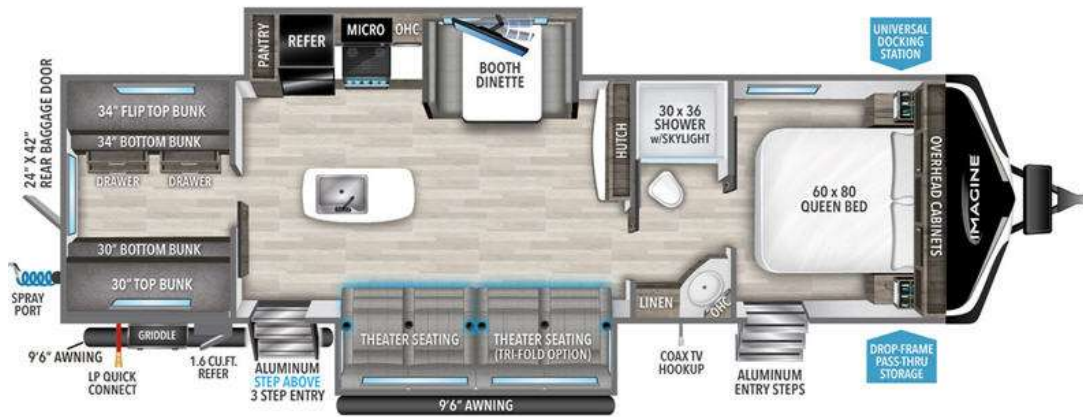

## \$48,931

3210BH

## Description

Grand Design Imagine travel trailer 3210BH highlights: Quad Bunks Walk-Through Bath Double Entry Kitchen Island Drop-Frame Pass-Through Storage Outside Griddle & Refrigerator A great travel trailer for larger families or those that enjoy traveling with a few friends! This Im...

## GENERAL INFORMATION

Manufacturer	Grand Design
Model Year	2023
Model Name	Imagine
Model Code	Imagine