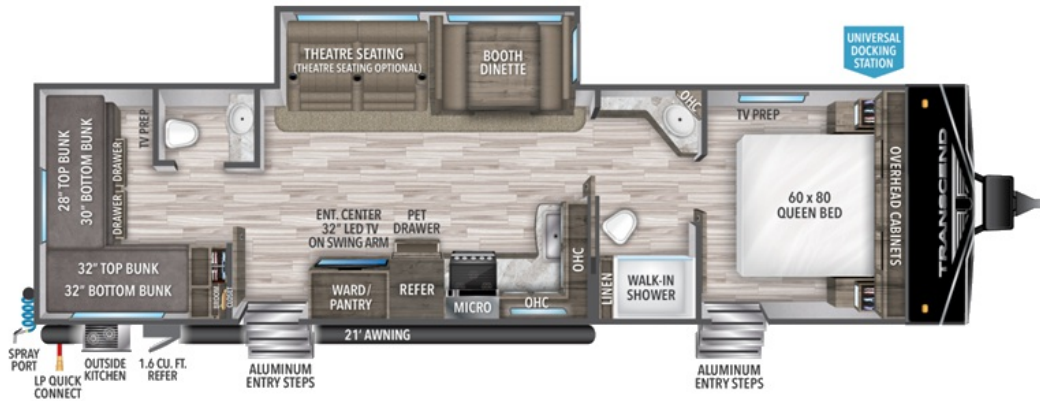

NEW 2023 Grand Design Transcend Xplor \$36,005

321BH

Description

Grand Design Transcend Xplor travel trailer 321BH highlights: Walk-Through Bath 21' Power Awning Large Slide Out 32" LED HDTV Outside Kitchen Full and Half Bathroom Head to the lake for unforgettable camping trips in this dual-entry travel trailer. The private bunkhouse suite inc...

GENERAL INFORMATION

Manufacturer	Grand Design
Model Year	2023
Model Name	Transcend Xplor
Model Code	Transcend Xplor

Contact

Sprad's RV
10000 South Virginia
Reno, NV 89511
Fax:
Website: <http://www.spradsv.com>