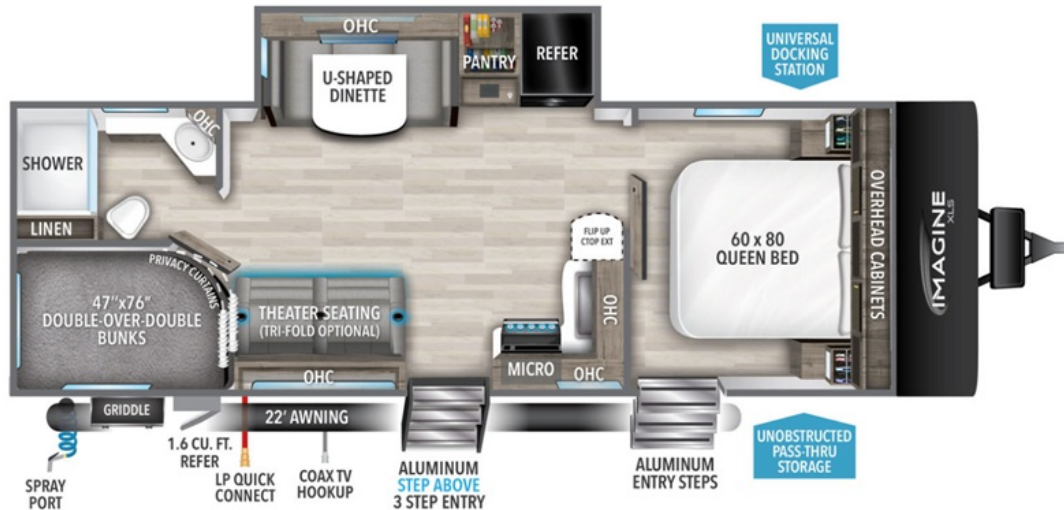

## Description

Grand Design Imagine XLS travel trailer 25DBE highlights: Double-Size Bunks Private Bedroom Flip-Up Countertop Outdoor Griddle Dual Entry Doors Æ The dual entry doors make it easy to enter and exit this travel trailer! You will find a walk-around queen-size bed up front in the priva...

## GENERAL INFORMATION

Manufacturer	Grand Design
Model Year	2024
Model Name	Imagine XLS
Model Code	Imagine XLS