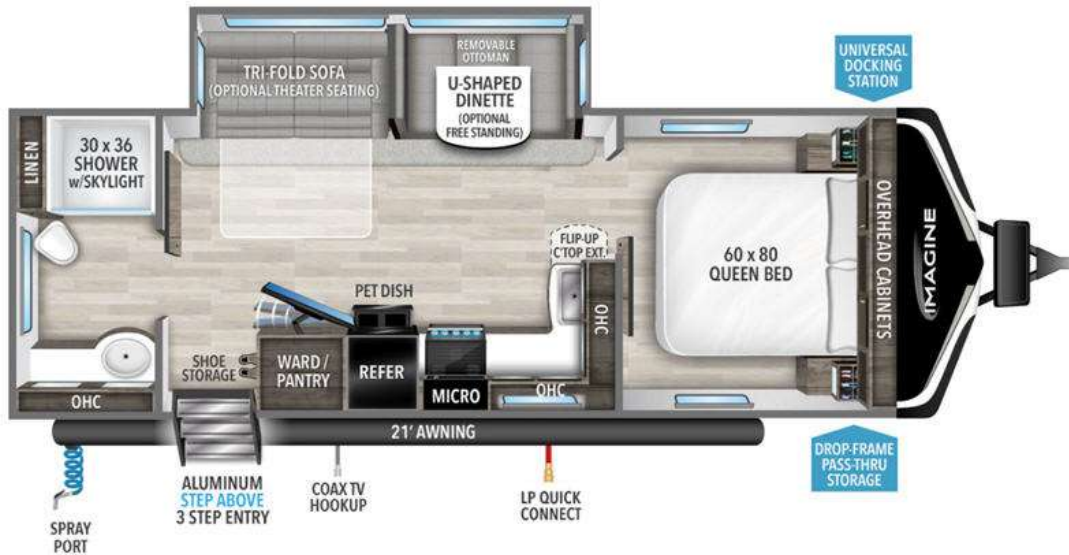

USED 2023 Grand Design Imagine \$32,999

2600RB

Description

Grand Design Imagine travel trailer 2600RB highlights: Rear Full Bath Tri-Fold Sofa U-Shaped Dinette Pet Dish Skylight Over Shower Å You will be able to bring along your favorite furry friend in this pet-friendly Imagine travel trailer! There is a pet dish that you can use to feed y...

GENERAL INFORMATION

Manufacturer	Grand Design
Model Year	2023
Model Name	Imagine
Model Code	Imagine

Contact

Brown's RV Superstore
30049 Hwy 151
Mc Bee, SC 29101
Phone: 843-335-8829

Fax:

Website:

<http://www.brownsrvsuperstore.com>