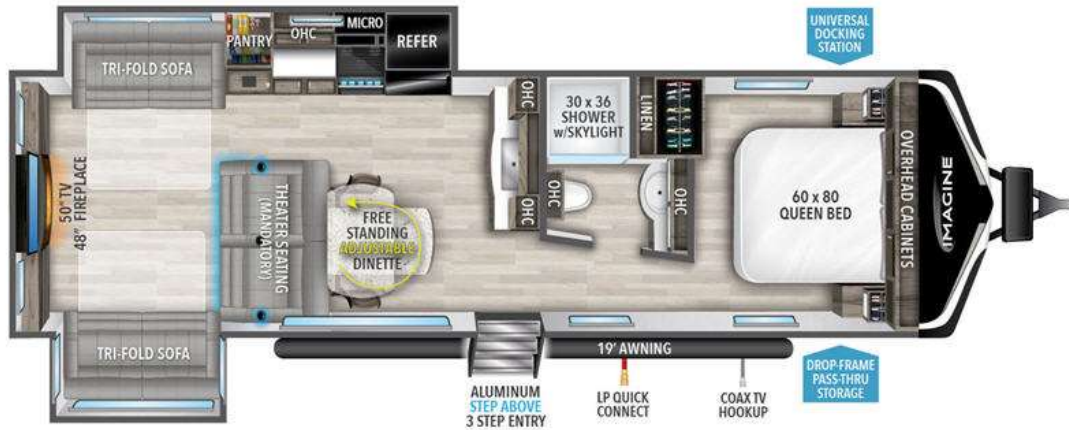

# NEW 2024 Grand Design Imagine \$61,630

3100RD

## Description

Grand Design Imagine travel trailer 3100RD highlights: Rear Living Area 50" LED HDTV 48" Fireplace Theater Seating Free-Standing Dinette Solar Power Inlet  
The rear living room on this Imagine travel trailer is just what you'll want when you're looking for a little down time. This...

## GENERAL INFORMATION

Manufacturer	Grand Design
Model Year	2024
Model Name	Imagine
Model Code	Imagine