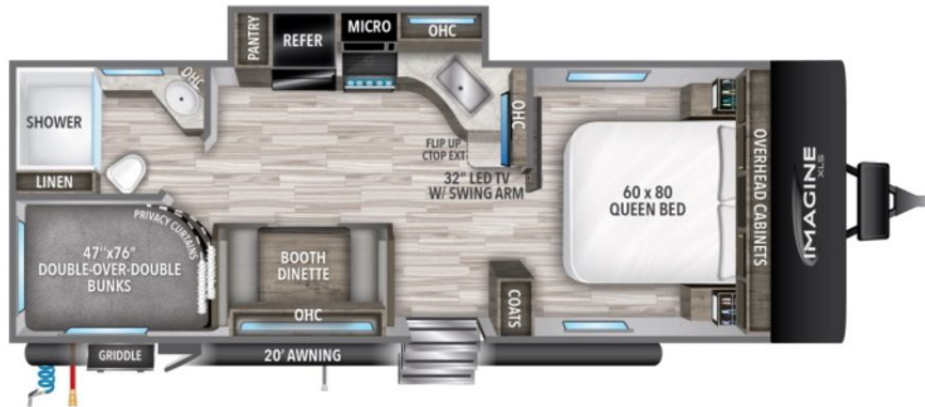

NEW 2023 Grand Design Imagine XLS

\$30,968

23BHE

Description

No description available

GENERAL INFORMATION

Manufacturer	Grand Design
Model Year	2023
Model Name	Imagine XLS
Model Code	Imagine XLS

Contact