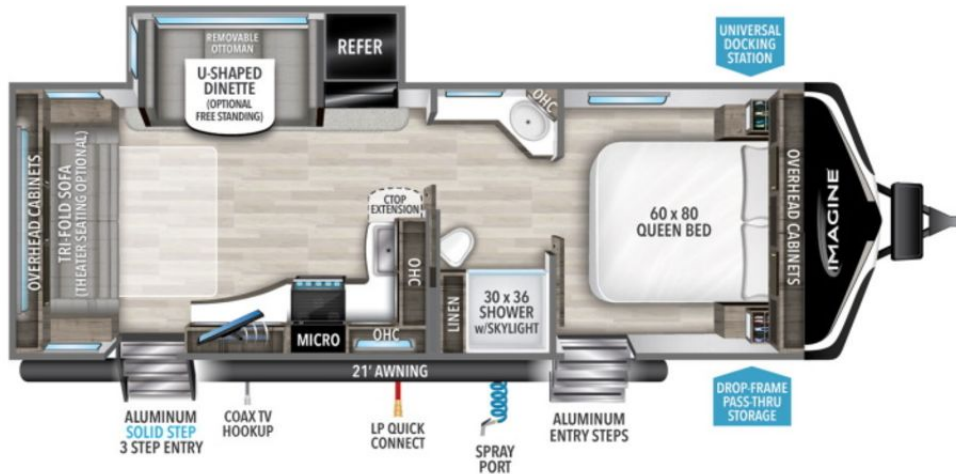

NEW 2024 Grand Design Imagine

\$44,599

2500RL

Description

No description available

GENERAL INFORMATION

Manufacturer	Grand Design
Model Year	2024
Model Name	Imagine
Model Code	Imagine

Contact