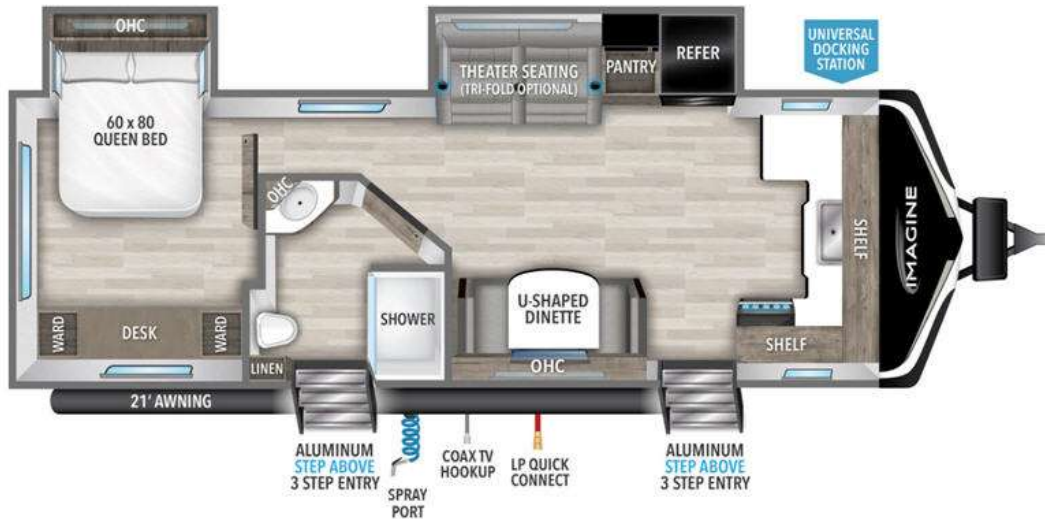

# NEW 2024 Grand Design Imagine \$45,599

2660BS

## Description

Grand Design Imagine travel trailer 2660BS highlights: Rear Bedroom Theater Seating U-Shaped Dinette Front Kitchen Layout Skylight Over Shower Â You will love this front kitchen layout couples trailer with dual entry/exit doors with one door leading directly into your full bath!Â He...

## GENERAL INFORMATION

Manufacturer	Grand Design
Model Year	2024
Model Name	Imagine
Model Code	Imagine