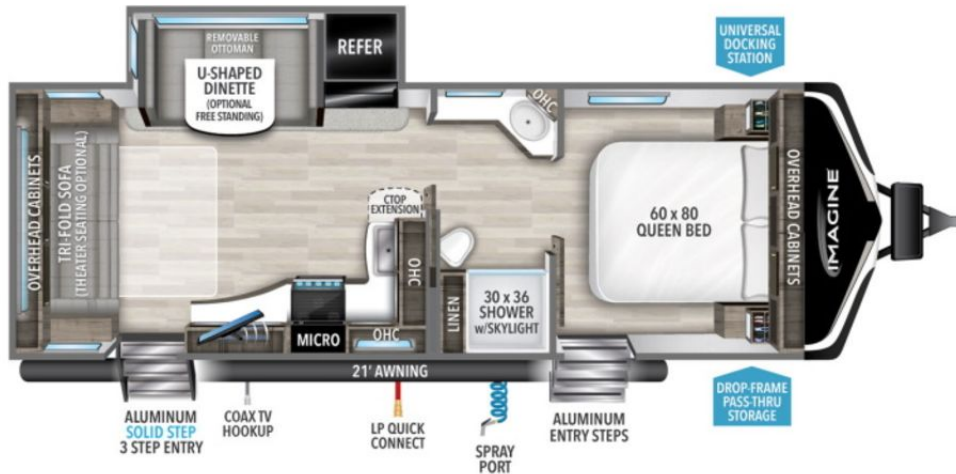

NEW 2024 Grand Design Imagine

\$56,746

2500RL

Description

No description available

GENERAL INFORMATION

Manufacturer	Grand Design
Model Year	2024
Model Name	Imagine
Model Code	Imagine

Contact