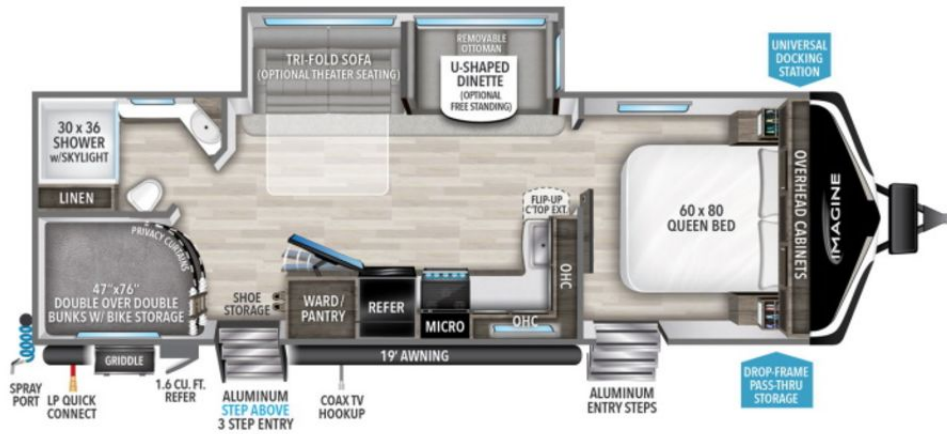

NEW 2024 Grand Design Imagine

\$60,631

2800BH

Description

No description available

GENERAL INFORMATION

Manufacturer	Grand Design
Model Year	2024
Model Name	Imagine
Model Code	Imagine

Contact