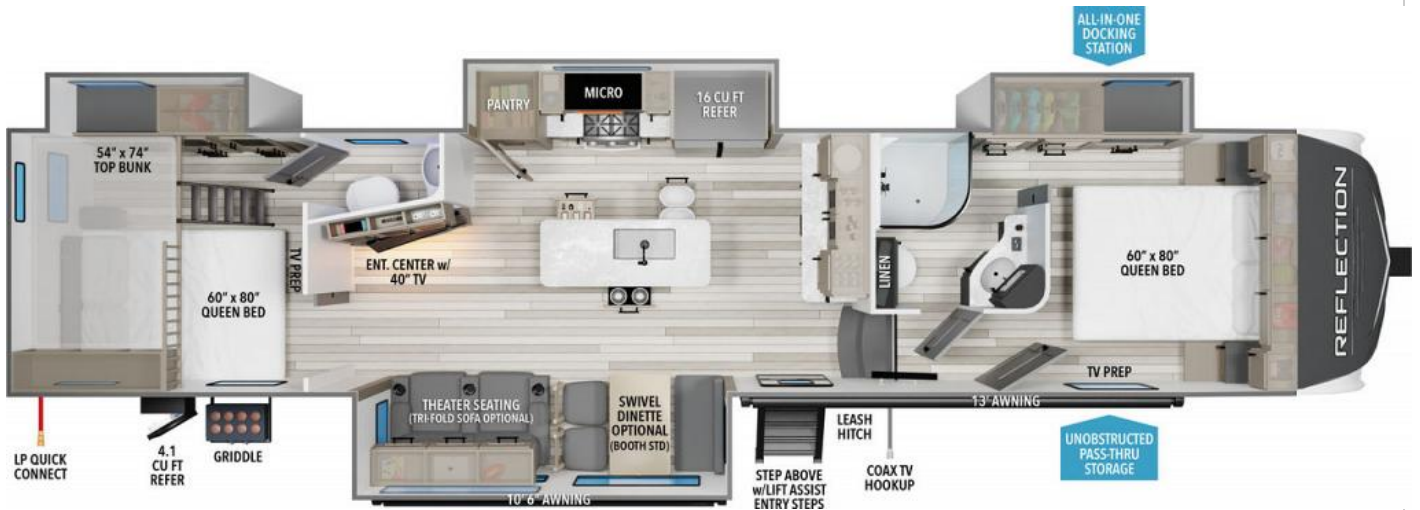

NEW 2024 Grand Design REFLECTION

Call For Price

Description

PEACE OF MIND PACKAGE ULTIMATE POWER PACKAGE ARTIC 4-SEASONS PROTECTION PACKAGE GOODYEAR TIRES CURT AXLES W/ABS 16 CU. FT. 12V FRIDGE 370W SOLAR PANEL UPGRADE TRAVLFI ON-BOARD WIFI READY BOOTH DINETTE 2ND A/C RV COMPLETEÂ