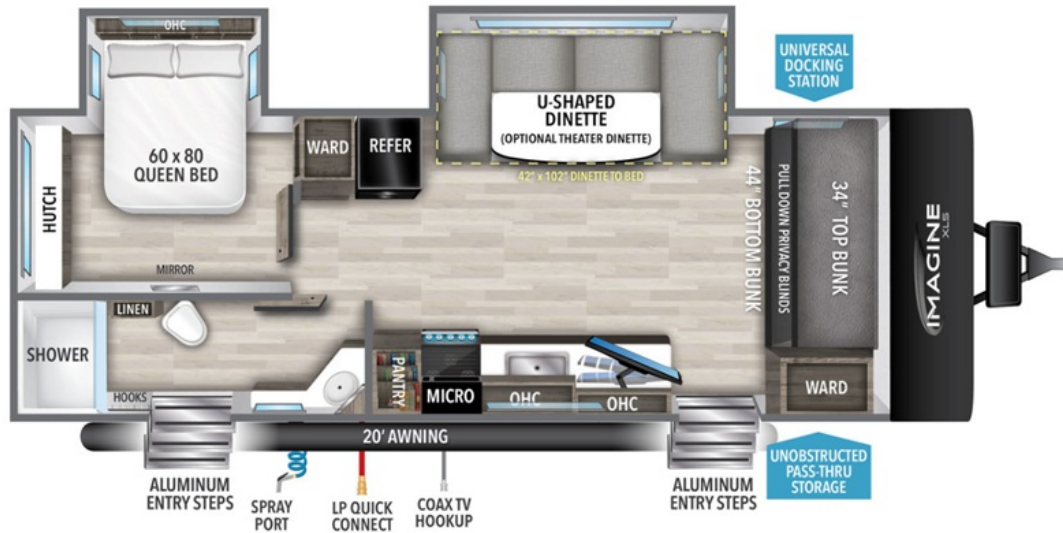

NEW 2024 Grand Design Imagine XLS

\$37,920

24SDE

Description

Grand Design Imagine XLS travel trailer 24SDE highlights: Private Bedroom Dual Entry Rear Corner Bathroom Bunk Beds 20' Electric Awning ^ Experience your best camping trips with this travel trailer! Whether it's just you and your spouse or the whole family, this trailer will meet th...

GENERAL INFORMATION

Manufacturer	Grand Design
Model Year	2024
Model Name	Imagine XLS
Model Code	Imagine XLS

Contact

Affinity RV Service Sales and Rentals
3197 Willow Creek Road
Prescott, AZ 86301
Phone: 928-445-7910
Fax:
Website: <http://www.affinityrv.com>