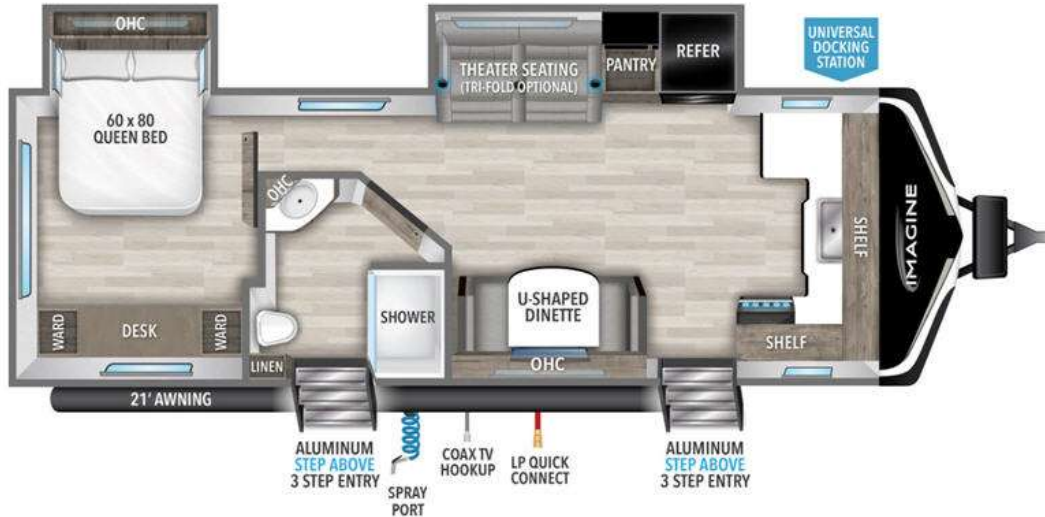

NEW 2024 Grand Design Imagine \$45,599

2660BS

Description

Grand Design Imagine travel trailer 2660BS highlights: Rear Bedroom Theater Seating U-Shaped Dinette Front Kitchen Layout Skylight Over Shower Â You will love this front kitchen layout couples trailer with dual entry/exit doors with one door leading directly into your full bath!Â He...

GENERAL INFORMATION

Manufacturer	Grand Design
Model Year	2024
Model Name	Imagine
Model Code	Imagine

Contact

Affinity RV Service Sales and Rentals
3197 Willow Creek Road
Prescott, AZ 86301
Phone: 928-445-7910
Fax:
Website: <http://www.affinityrv.com>