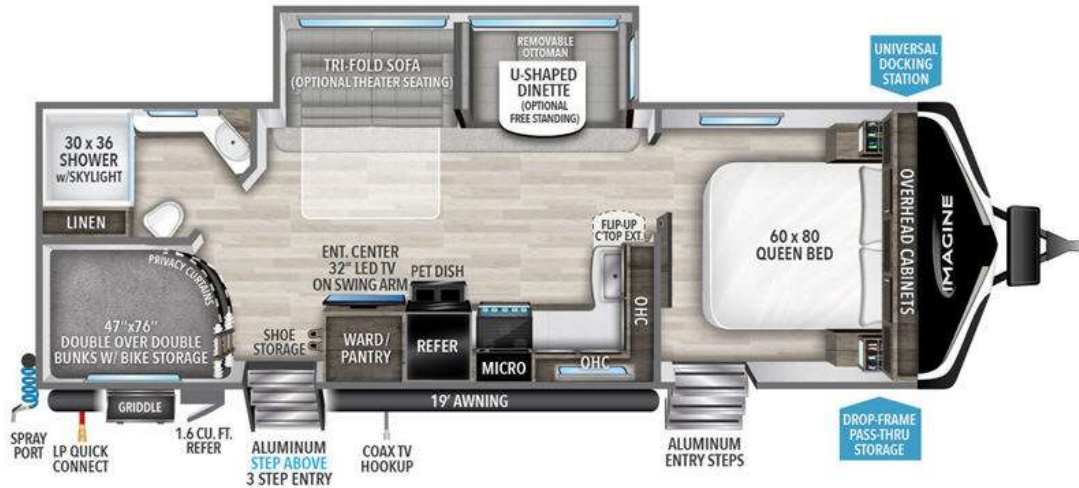

NEW 2024 Grand Design Imagine

\$47,599

2800BH

Description

Grand Design Imagine travel trailer
2800BH highlights: Double-Size Bunks
Dual Entry Bike Storage Pet Dish Drawer
Outside Kitchen

Where will you go with this Imagine travel trailer? The possibilities are endless! You can take your family on an exciting excursion because this traile...

GENERAL INFORMATION

Manufacturer	Grand Design
Model Year	2024
Model Name	Imagine
Model Code	Imagine

Contact

Affinity RV Service Sales and
Rentals
3197 Willow Creek Road
Prescott, AZ 86301
Phone: 928-445-7910
Fax:
Website: <http://www.affinityrv.com>