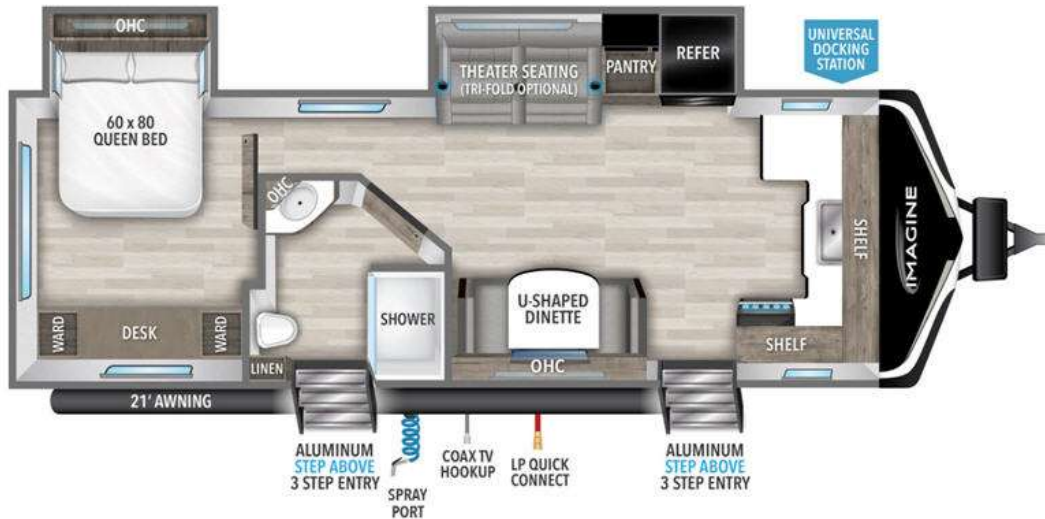

NEW 2024 Grand Design Imagine \$45,599

2660BS

Description

Grand Design Imagine travel trailer 2660BS highlights: Rear Bedroom Theater Seating U-Shaped Dinette Front Kitchen Layout Skylight Over Shower Â You will love this front kitchen layout couples trailer with dual entry/exit doors with one door leading directly into your full bath!Â He...

GENERAL INFORMATION

Manufacturer	Grand Design
Model Year	2024
Model Name	Imagine
Model Code	Imagine

Contact

Holiday World of Willis LLC
13200 I-45 N
Willis, TX 77378
Phone: 281-371-7200
Website: <http://www.hwrv.com>