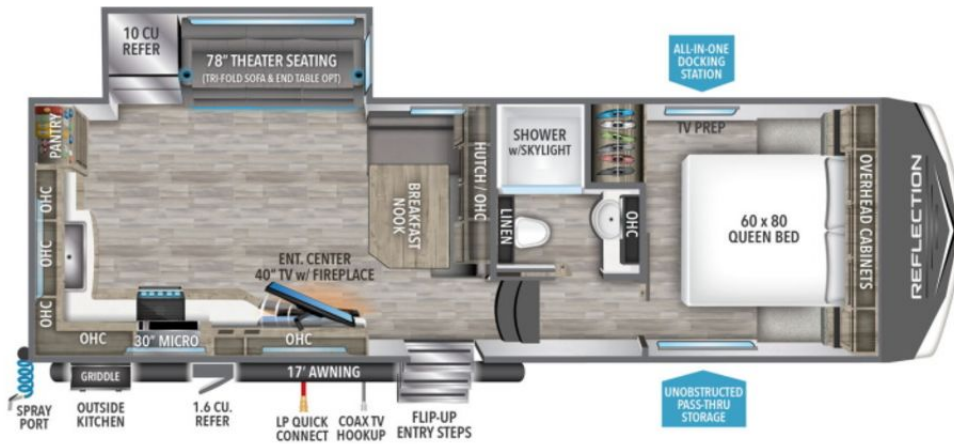

NEW 2024 Grand Design Reflection

\$48,998

270BN

Description

2024 Grand Design Reflection 150 270BN Redefining Half-Ton Towable. Everything you love about the Reflection and less. With floorplans starting under 7,000 pounds and 90-degree turning radius capabilities, you can tow in confidence with many of today's half-ton and short-bed trucks. Keep your truck and...

GENERAL INFORMATION

Manufacturer	Grand Design
Model Year	2024
Model Name	Reflection
Model Code	Reflection

Contact

Campers Unlimited
4315 Old Pump Station Rd
Gadsden, AL 35904
Phone: 265-344-2084
Fax:
Website:
<https://www.campersunlimited.net/>