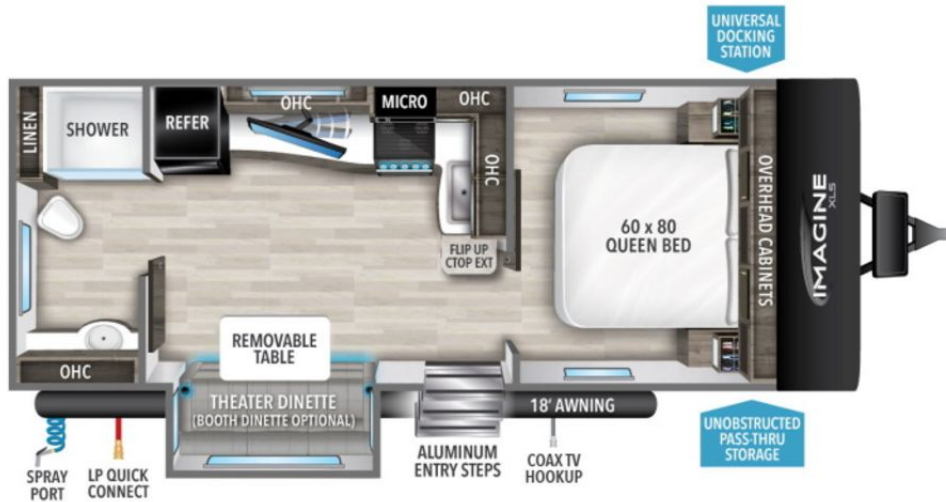

NEW 2024 Grand Design Imagine XLS

\$29,969

22RBE

Description

2024 Grand Design Imagine XLS 22RBE Go where the nightly news is sponsored by s?mores. Light on weight, not substance, the Imagine XLS features floorplans starting at under 5,000-pounds. XLS pairs perfectly with even more of today's medium-duty trucks and SUVs, without the compromise that other manufac...

GENERAL INFORMATION

Manufacturer	Grand Design
Model Year	2024
Model Name	Imagine XLS
Model Code	Imagine XLS

Contact

Campers Unlimited
4315 Old Pump Station Rd
Gadsen, AL 35904
Phone: 265-344-2084
Fax:
Website:
<https://www.campersunlimited.net/>