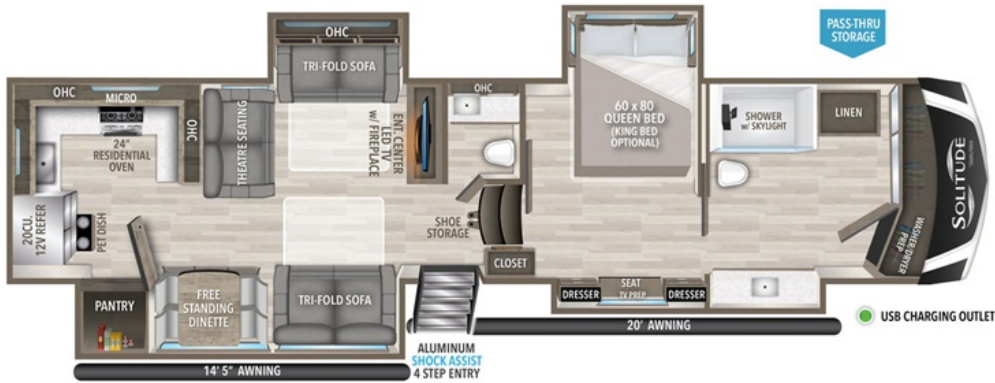

# NEW 2024 Grand Design Solitude

## Description

Grand Design Solitude fifth wheel 417KB highlights: Rear Kitchen LED TV and Fireplace Master Bedroom Bath and a Half Free-Standing Dinette Theater Seating & Comfort will come easy in this four slide out fifth wheel! You will feel right at home with a master bedroom that includes a ...

## GENERAL INFORMATION

Manufacturer	Grand Design
Model Year	2024
Model Name	Solitude
Model Code	Solitude