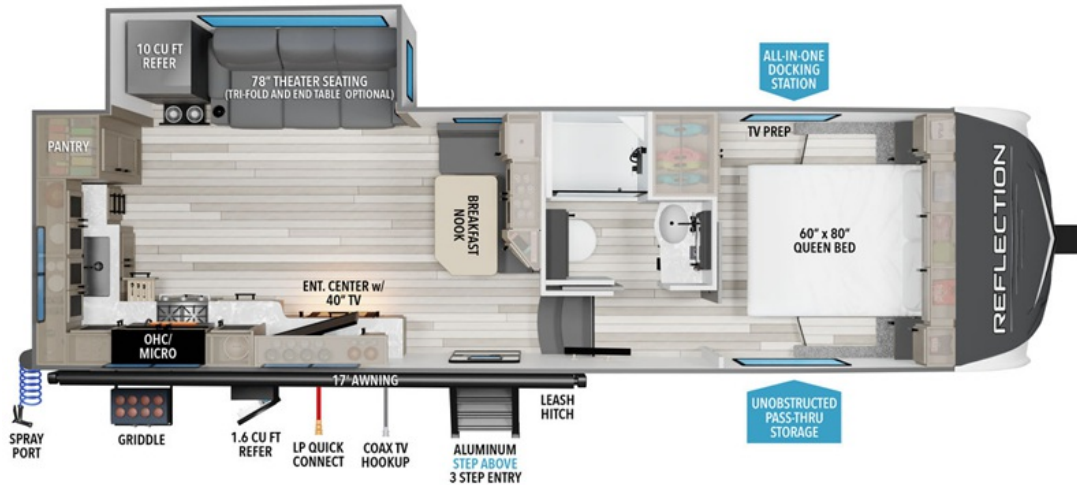

NEW 2024 Grand Design Reflection 150 Series

\$56,999

270BN

Description

Grand Design Reflection 150 Series fifth wheel 270BN highlights: Outside Griddle Walk-In Shower Breakfast Nook Outdoor Spray Port 78" Theater Seating Â Your short bed truck will love this fifth wheel with swivel pin box and a 90 degree turning radius without a slider hitch.Â You wil...

GENERAL INFORMATION

Manufacturer	Grand Design
Model Year	2024
Model Name	Reflection 150 Series
Model Code	Reflection 150 Series

Contact

Colerain Trailer Center -
Indianapolis
5701 Elmwood Ave.
Indianapolis, IN 46203
Phone: 317-786-6102
Fax:
Website:
<http://www.colerainrv.com>