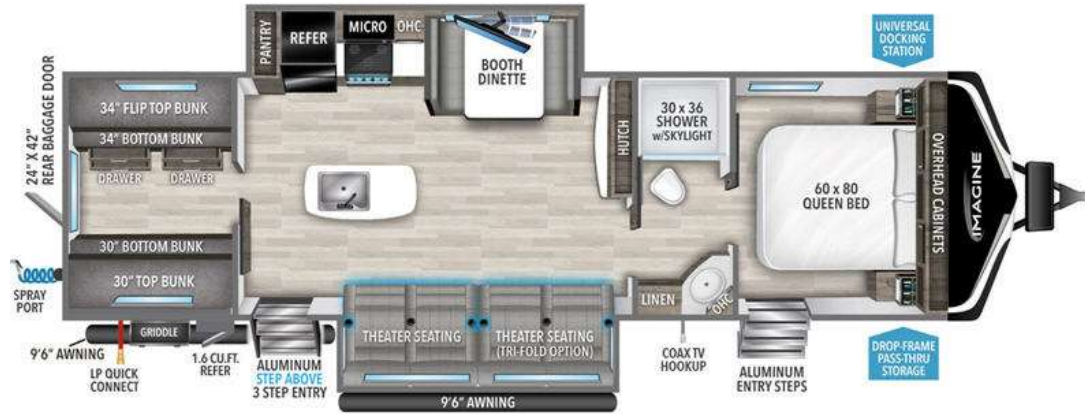

## \$49,998

3210BH

## Description

Grand Design Imagine travel trailer 3210BH highlights: Quad Bunks Walk-Through Bath Double Entry Kitchen Island Drop-Frame Pass-Through Storage Outside Griddle & Refrigerator A great travel trailer for larger families or those that enjoy traveling with a few friends! This Im...

## GENERAL INFORMATION

Manufacturer	Grand Design
Model Year	2024
Model Name	Imagine
Model Code	Imagine