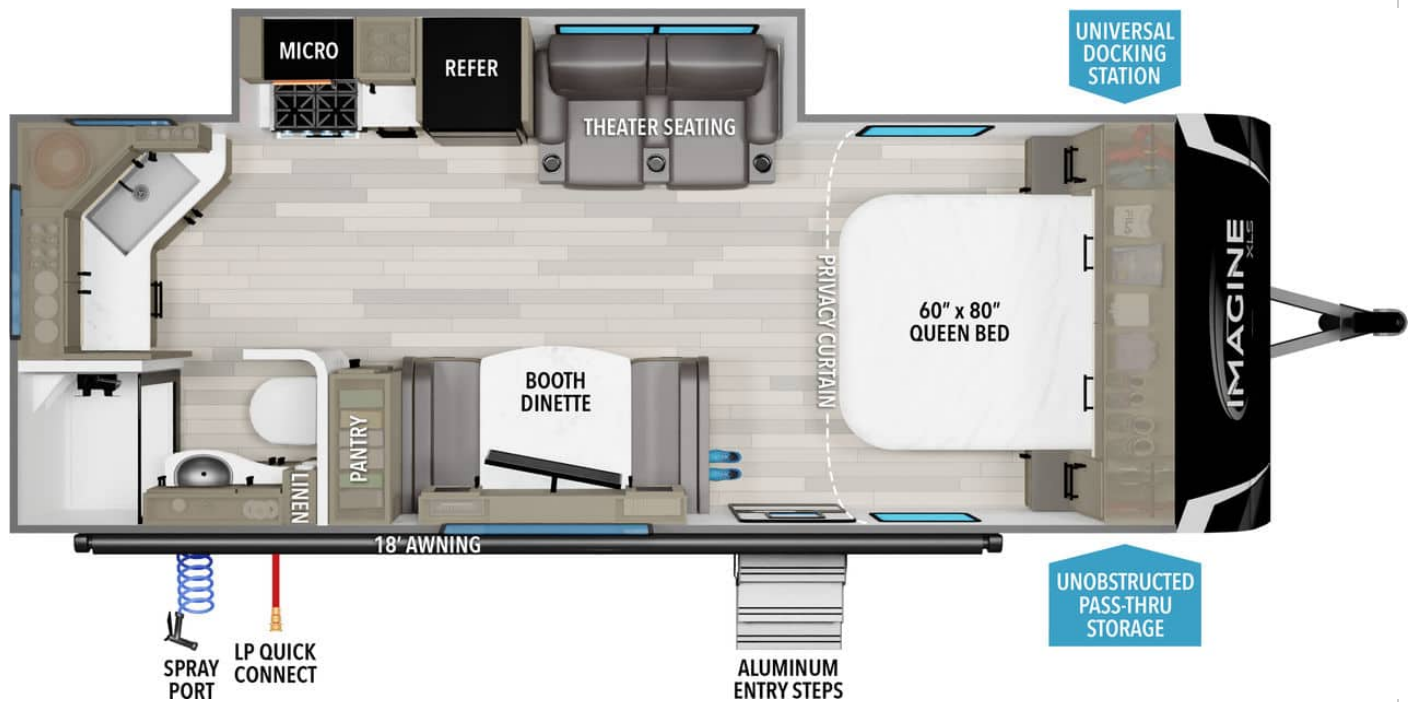

NEW 2024 Grand Design Imagine XLS

\$37,599

Description

GENERAL INFORMATION

Manufacturer	Grand Design
Model Year	2024
Model Name	Imagine XLS
Model Code	Imagine XLS

Contact

Kroubetz Lakeside Campers
351 Highway 60 E
Lake Crystal, MN 56055
Phone: 507-726-6454
Fax:
Website: <http://www.kroubetz.com>