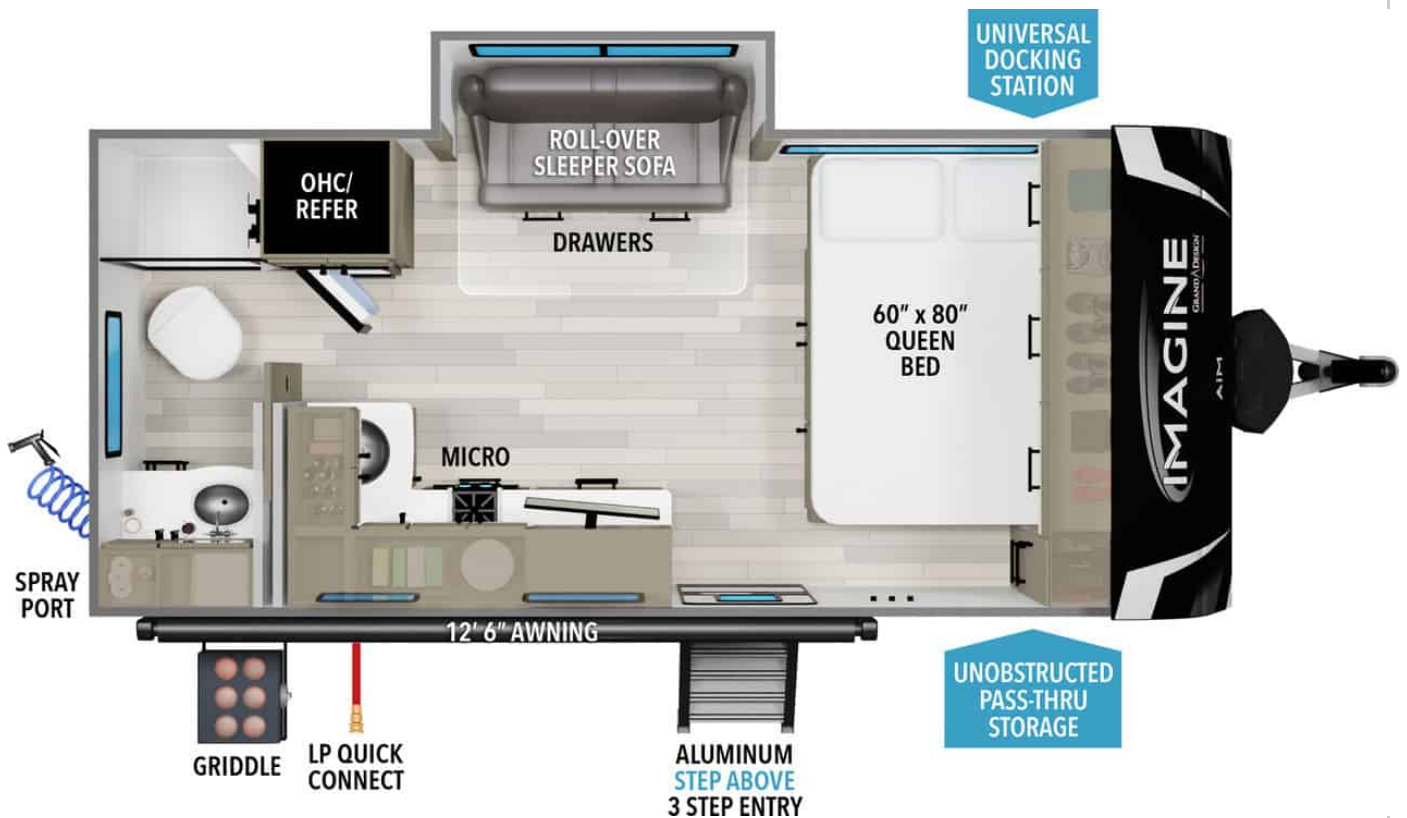

NEW 2024 Grand Design Imagine AIM

\$24,929

Description

<

GENERAL INFORMATION

Manufacturer	Grand Design
Model Year	2024
Model Name	Imagine AIM
Model Code	Imagine AIM

Contact

Kroubetz Lakeside Campers
351 Highway 60 E
Lake Crystal, MN 56055
Phone: 507-726-6454
Fax:
Website: <http://www.kroubetz.com>