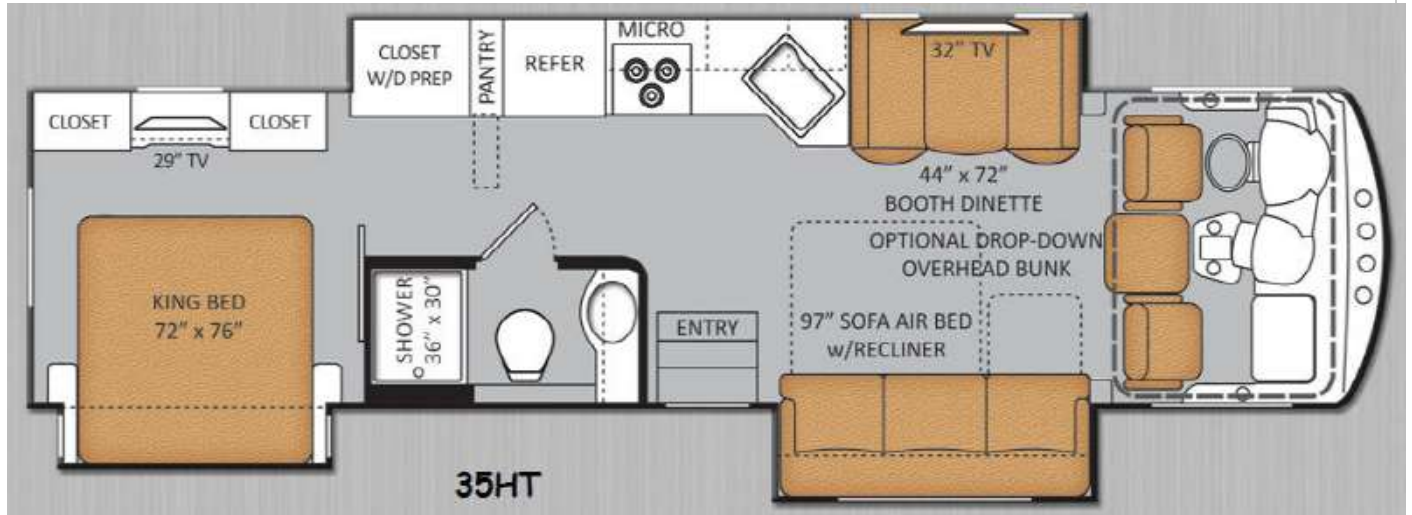

## Description

Move down the road comfortably in this Challenger 35HT by Thor Motor Coach. This class A gas motor home feature triple slides for added space, and a king size bed. Enter on the passenger side in the middle of the coach. There is a 97" sofa air bed with recliner to the right of the door. On t...