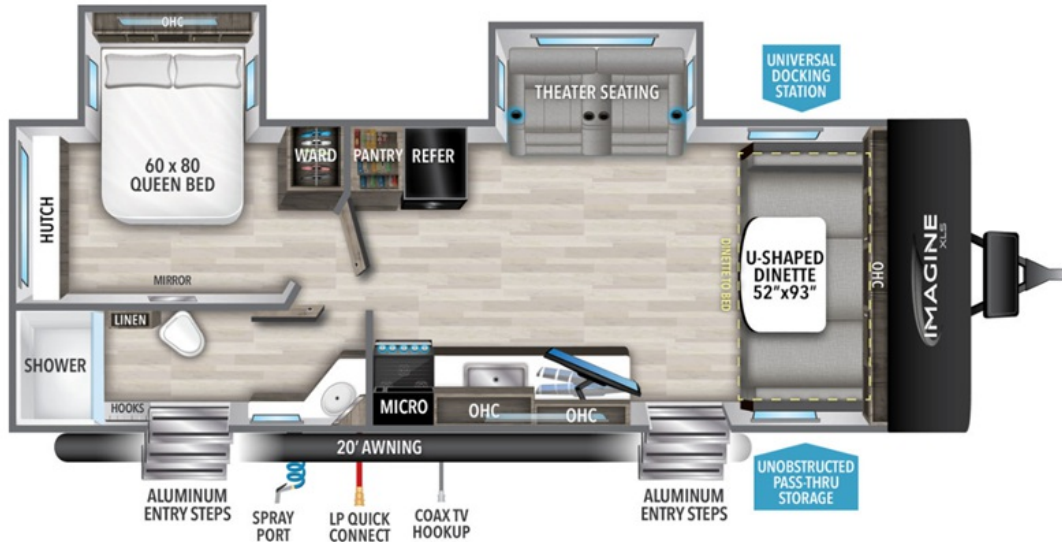

## Description

Grand Design Imagine XLS travel trailer 24BSE highlights: Private Bedroom Dual Entry Rear Corner Bathroom Theater Seating 20' Electric Awning Â Start camping the right way with this travel trailer! The rear corner bedroom can sleep two people on the queen-size bed slide across from ...

## GENERAL INFORMATION

Manufacturer	Grand Design
Model Year	2024
Model Name	Imagine XLS
Model Code	Imagine XLS