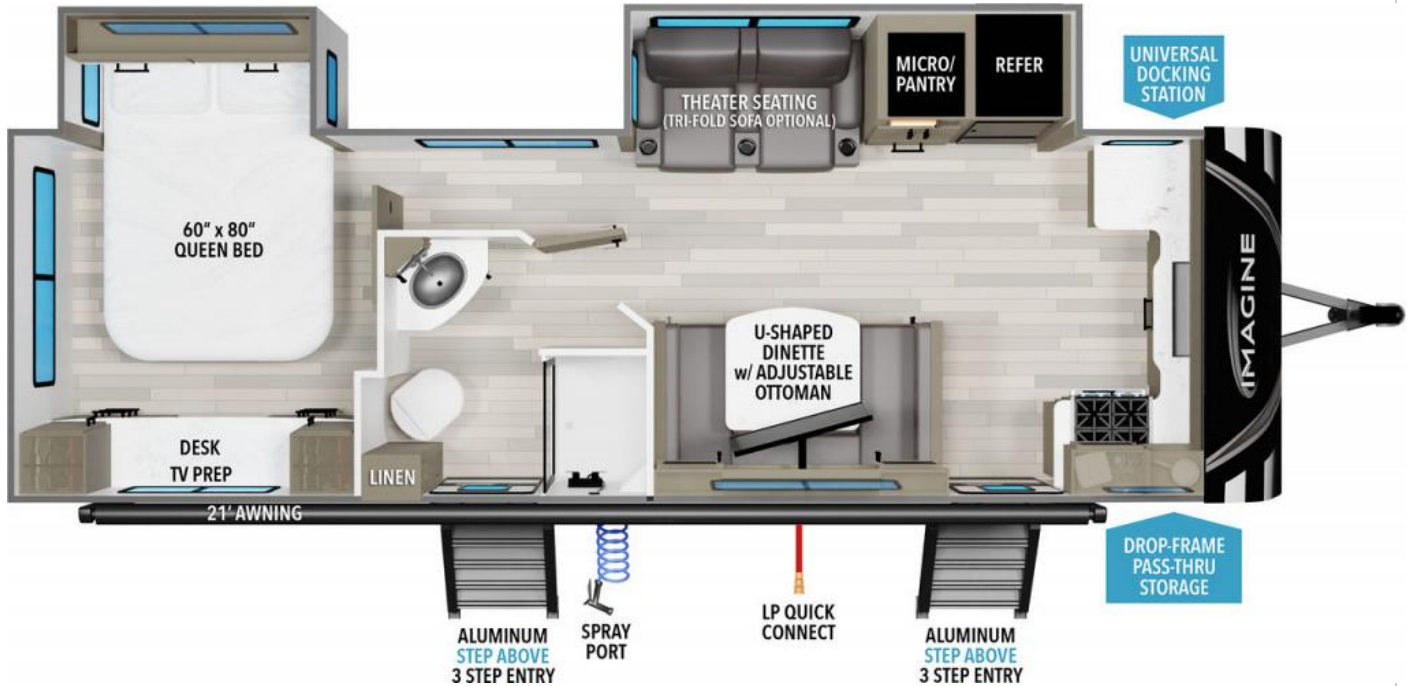

NEW 2024 Grand Design IMAGINE Call For Price

Description

PEACE OF MIND PACKAGE ULTIMATE POWER PACKAGE
FOUR SEASONS PROTECTION PACKAGE SOLAR PACKAGE
GOODYEAR TIRES ABS AXLE ASSEMBLY 2ND A/C DUCTED
BOOTH DINETTE THEATER SEATING IPO TRI-FOLD SOFA
RV COMPLETE

GENERAL INFORMATION

| | |
|--------------|--------------|
| Manufacturer | Grand Design |
| Model Year | 2024 |
| Model Name | IMAGINE |
| Model Code | IMAGINE |

Contact

Sonny's Camp-N-Travel - Concord
NC
304 Executive Park Drive
Concord, NC 28025
Phone: 704-723-4700
Fax:
Website:
<http://www.sonnysrv.com>