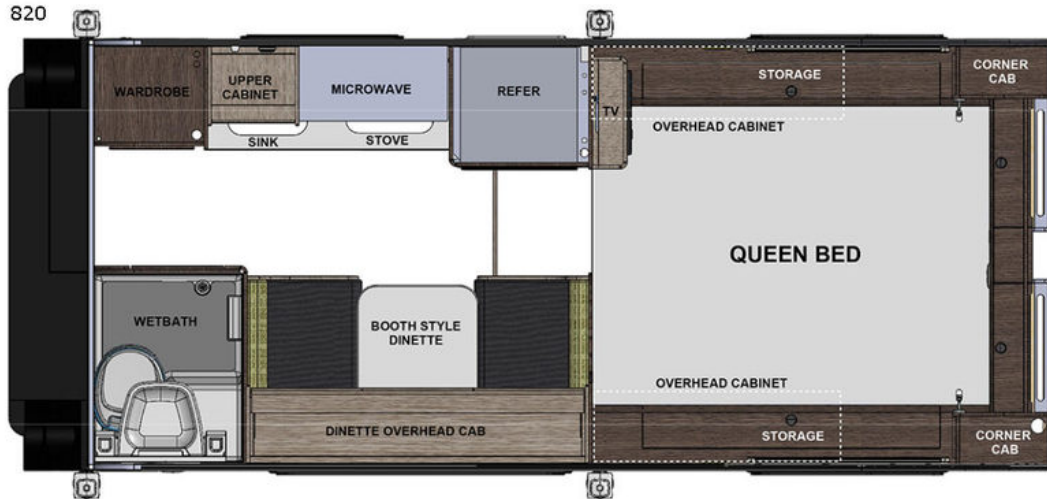

USED 2017 NUCAMP RV Cirrus

\$24,980

Description

This lightweight Cirrus short bed truck camper model 820 by nuCamp RV features everything you could need for your camping adventures! Enter at the back of this model and find a handy wardrobe just inside the door to your left. On the right side there is a convenient wet bath including a toilet,...