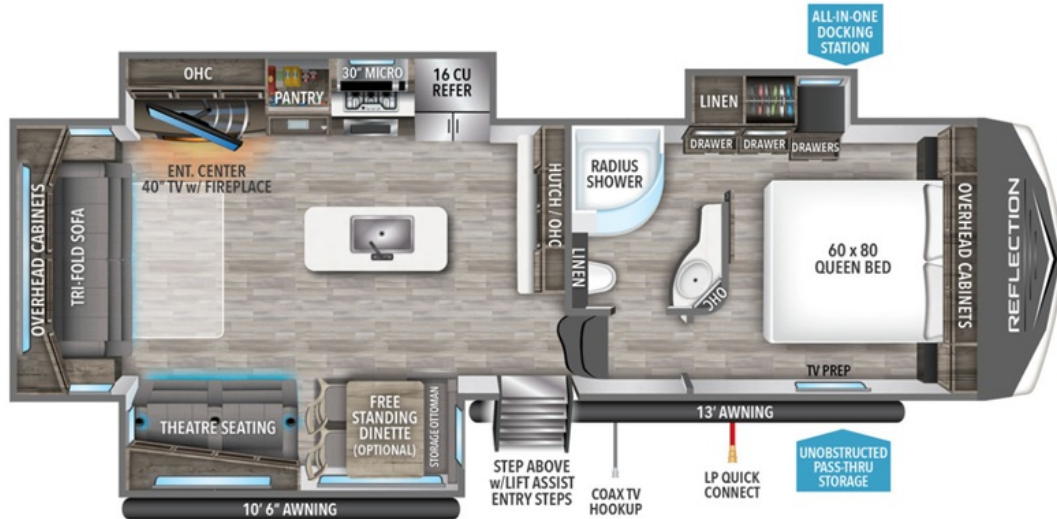

NEW 2024 Grand Design Reflection Call For Price

303RLS

Description

Grand Design Reflection fifth wheel 303RLS highlights: Rear Tri-Fold Sofa Queen Bed Kitchen Island 16 Cu. Ft. 12V Refrigerator & Whether you travel for pleasure or work, you will love the spacious main living and kitchen area with a rear tri-fold sofa that doubles as extra sleeping s...