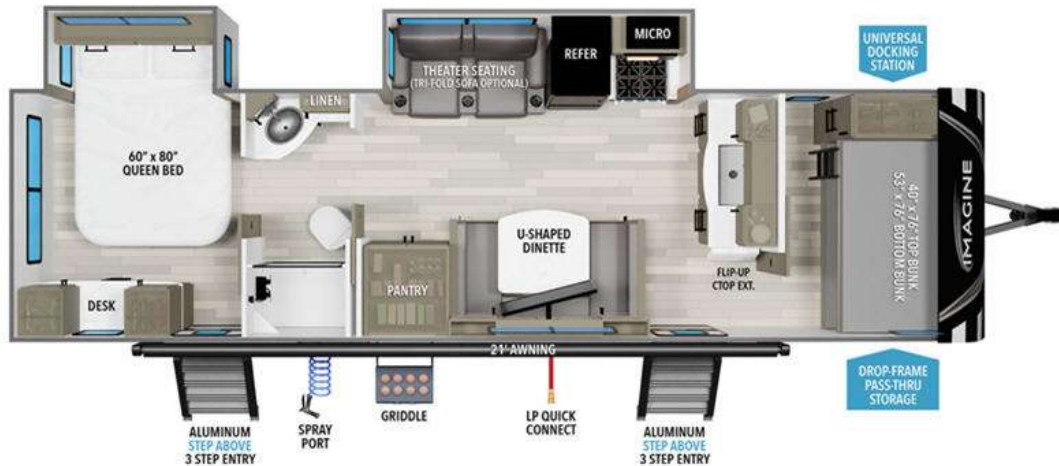

NEW 2024 Grand Design Imagine Call For Price

2920BS

Description

Grand Design Imagine travel trailer 2920BS highlights: Rear Bedroom Theater Seating Front Private Bunkroom U-Shaped Dinette Dual Entry Skylight Over Shower
Â You will love this family bunkhouse trailer with dual entry/exit doors with one door leading directly into your rear private...

GENERAL INFORMATION

Manufacturer	Grand Design
Model Year	2024
Model Name	Imagine
Model Code	Imagine

Contact

Alpin Haus Ski Shop - Amsterdam
1863 State Hwy 5S
Amsterdam, NY 12010
Phone: 518-842-5900
Fax:
Website:
<http://www.alpinhaus.com>