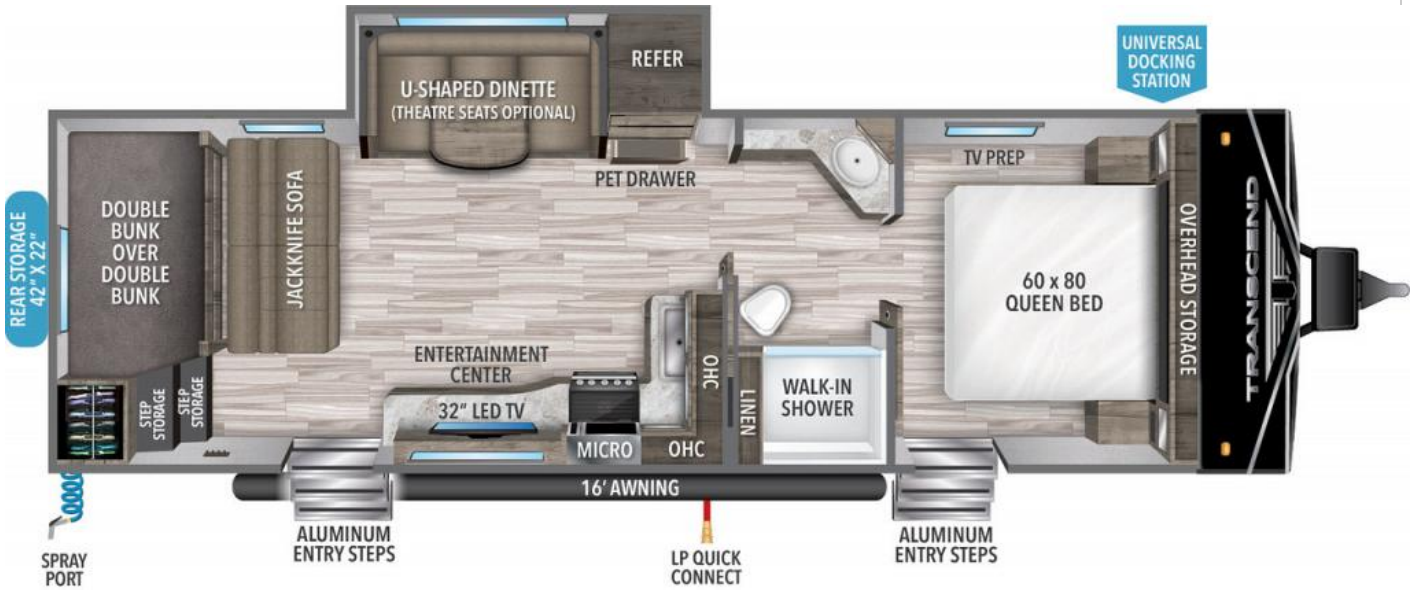

# NEW 2024 Grand Design TRANSCEND

### Description

ELEVATION PACKAGE POWER PACKAGE SEASON PROTECTION PACKAGE  
BOOTH DINETTE RV COMPLETE

### GENERAL INFORMATION

Manufacturer	Grand Design
Model Year	2024
Model Name	TRANSCEND
Model Code	TRANSCEND