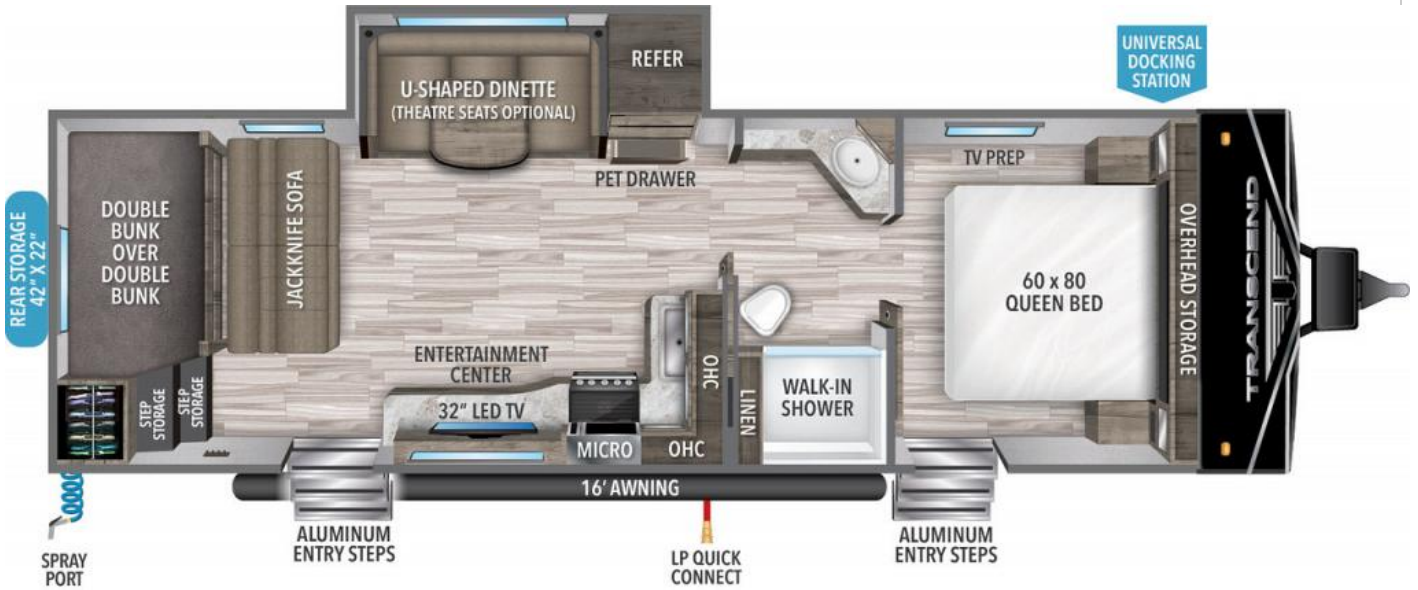

NEW 2024 Grand Design TRANSCEND

Call For Price

Description

ELEVATION PACKAGE POWER PACKAGE SEASON PROTECTION PACKAGE
 SOLAR PACKAGE BOOTH DINETTEÂ RV COMPLETEÂ

GENERAL INFORMATION

Manufacturer	Grand Design
Model Year	2024
Model Name	TRANSCEND
Model Code	TRANSCEND