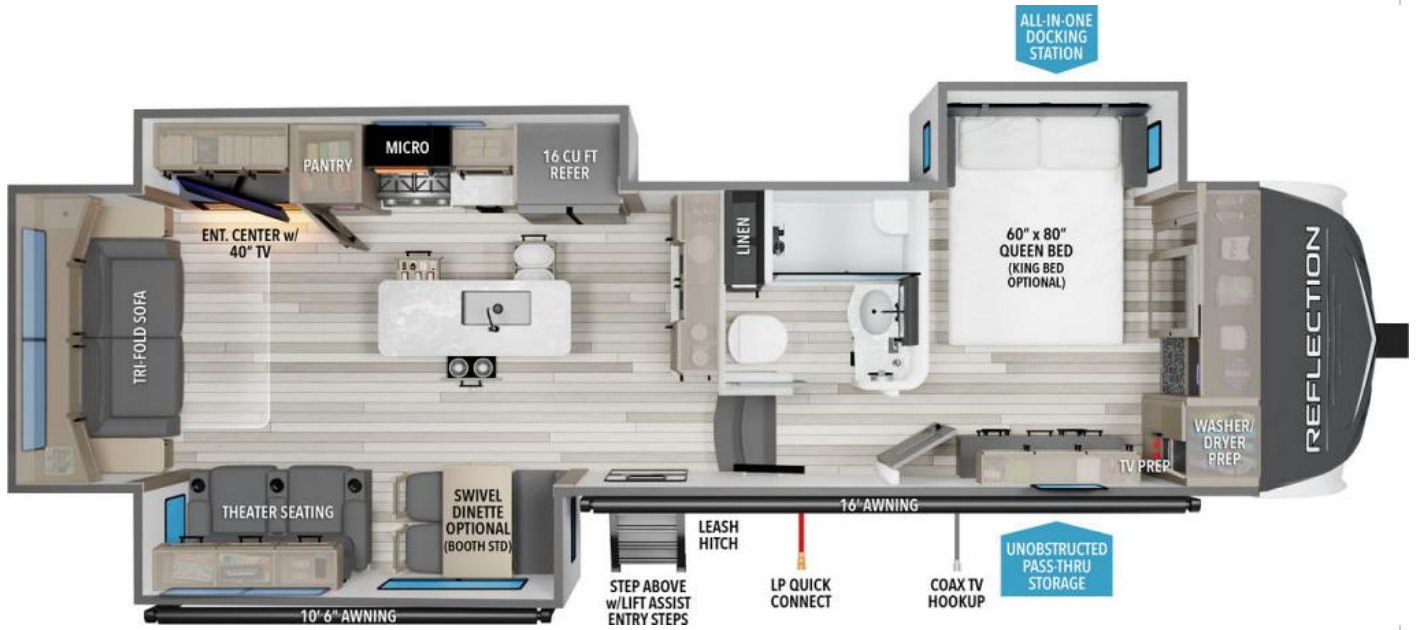

NEW 2024 Grand Design REFLECTION

Call For Price

Description

PEACE OF MIND PACKAGE ULTIMATE POWER PACKAGE ARTIC 4-SEASONS PROTECTION PACKAGE SOLAR PACKAGE GOODYEAR TIRES CURT AXLES W/ABS 2ND AWNING 16 CU. FT. 12V FRIDGE 370W SOLAR PANEL UPGRADE TRAVLFI ON-BOARD WIFI READY SWIVEL DINETTE W/2 CHAIRS & STORAGE OTTOMAN KING BED UPGRADE 2ND A/C RV COMPLETE ...

GENERAL INFORMATION

Manufacturer	Grand Design
Model Year	2024
Model Name	REFLECTION
Model Code	REFLECTION

Contact

Sonny's Camp-N-Travel - Concord
NC
304 Executive Park Drive
Concord, NC 28025
Phone: 704-723-4700
Fax:
Website:
<http://www.sonnysrv.com>