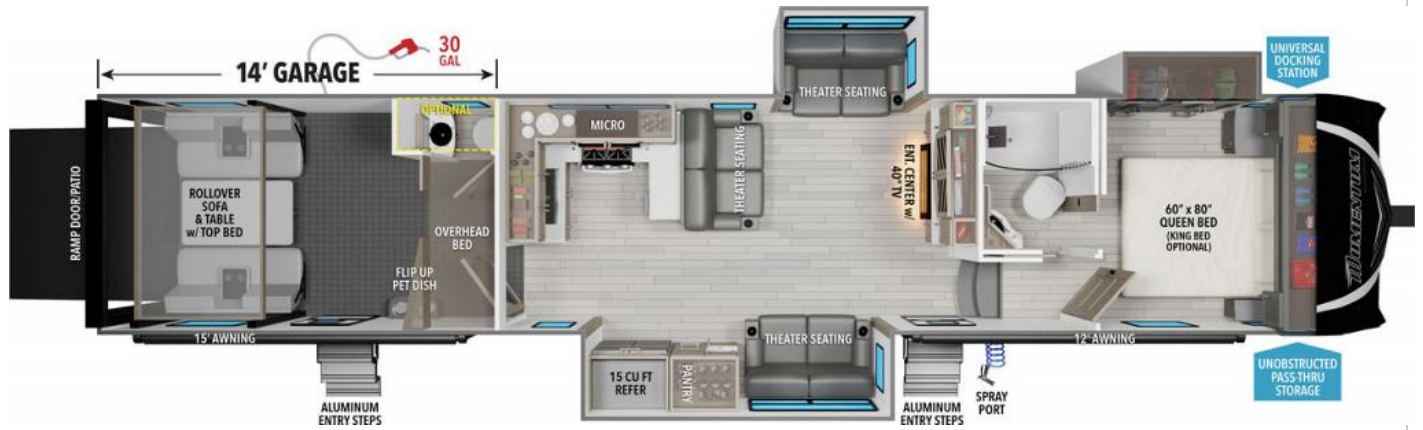

NEW 2024 Grand Design MOMENTUM

Call For Price

Description

LUXURY INTERIOR PACKAGE EXTERIOR PACKAGE GARAGE PACKAGE INSULATION PACKAGE UNDER UNIT LED LIGHT KIT BEDROOM A/C 15 CU. FT. 12V FRIDGE TRAVEL ON-BOARD WIFI READY UPGRADED COOPER H-RATED TIRES W/ 17.5" WHEELS ROCKFORD FOSGATE STAGE 1 STEREO YAMAHA GENERATOR-6KW GASOLINE GENERATOR GEN II 3 SEASON DOOR...

GENERAL INFORMATION

Manufacturer	Grand Design
Model Year	2024
Model Name	MOMENTUM
Model Code	MOMENTUM

Contact

Sonny's Camp-N-Travel - Concord
 NC
 304 Executive Park Drive
 Concord, NC 28025
 Phone: 704-723-4700
 Fax:
 Website:
<http://www.sonnysrv.com>