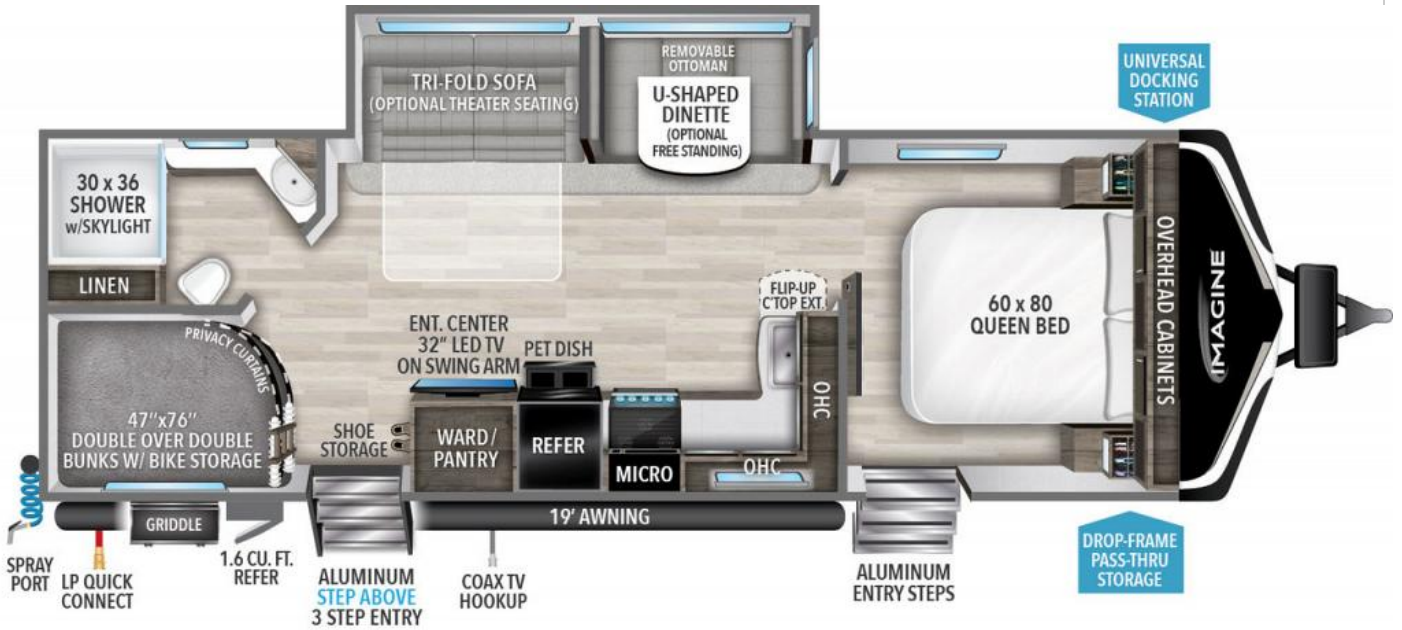

NEW 2024 Grand Design IMAGINE

Call For Price

Description

PEACE OF MIND PACKAGE ULTIMATE POWER PACKAGE FOUR SEASONS PROTECTION PACKAGE SOLAR PACKAGE GOODYEAR TIRES ABS AXLE ASSEMBLY 2ND A/C DUCTED BOOTH DINETTE THEATER SEATING IPO TRI-FOLD SOFA RV COMPLETEÅ

GENERAL INFORMATION

Manufacturer	Grand Design
Model Year	2024
Model Name	IMAGINE
Model Code	IMAGINE

Contact

Sonny's Camp-N-Travel - Concord
 NC
 304 Executive Park Drive
 Concord, NC 28025
 Phone: 704-723-4700
 Fax:
 Website:
<http://www.sonnysrv.com>