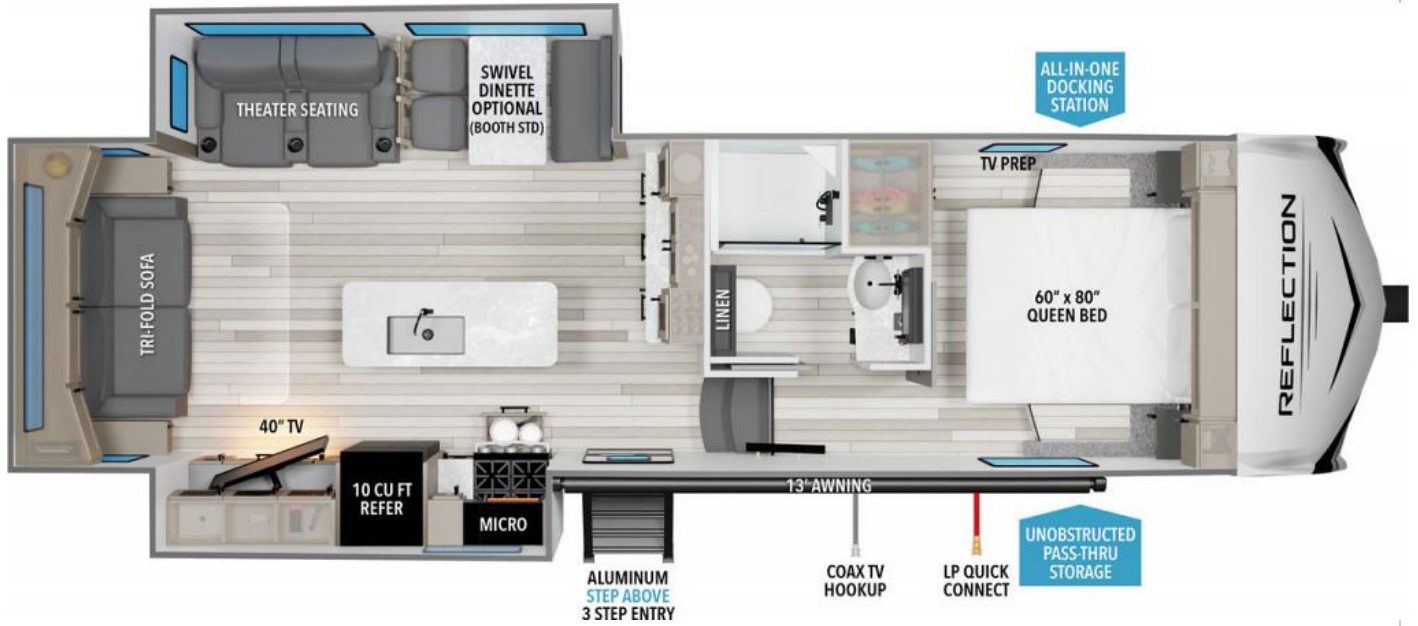

NEW 2024 Grand Design REFELCTION

Call For Price

Description

PEACE OF MIND PACKAGE ULTIMATE POWER PACKAGE ARTIC 4-SEASONS PROTECTION PACKAGE GOODYEAR TIRES SWIVEL DINETTE W/2 CHAIRS & STORAGE OTTOMAN 2ND A/C RV COMPLETE

GENERAL INFORMATION

| | |
|--------------|--------------|
| Manufacturer | Grand Design |
| Model Year | 2024 |
| Model Name | REFELCTION |
| Model Code | REFELCTION |

Contact

Sonny's Camp-N-Travel - Concord
NC
304 Executive Park Drive
Concord, NC 28025
Phone: 704-723-4700
Fax:
Website:
<http://www.sonnysrv.com>