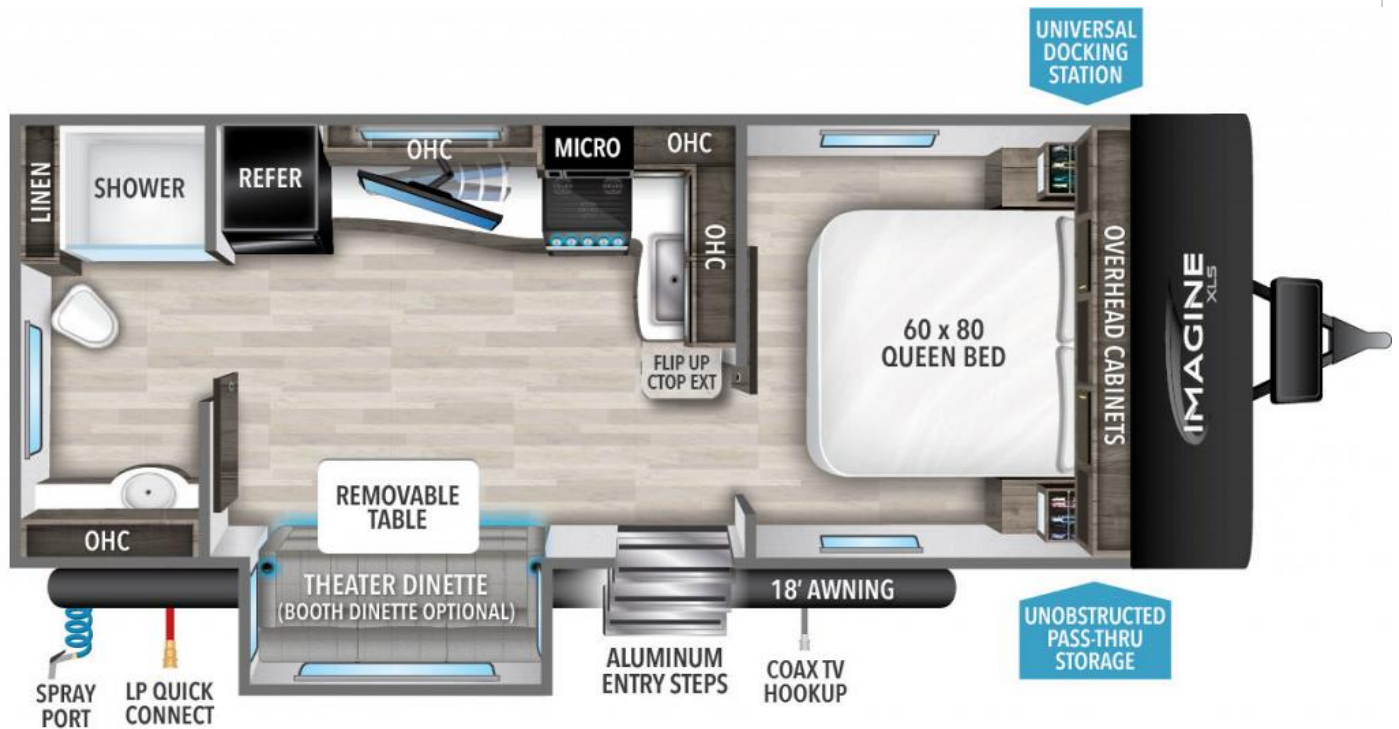

# NEW 2024 Grand Design IMAGINE

## Description

PEACE OF MIND PACKAGE POWER PACKAGE FOUR SEASON PROTECTION PACKAGE SOALR PACKAGE GOODYEAR TIRES ABS AXLE ASSEMBLY THEATER DINETTE IPO BOOTH DINETTE RV COMPLETE

## GENERAL INFORMATION

Manufacturer	Grand Design
Model Year	2024
Model Name	IMAGINE
Model Code	IMAGINE