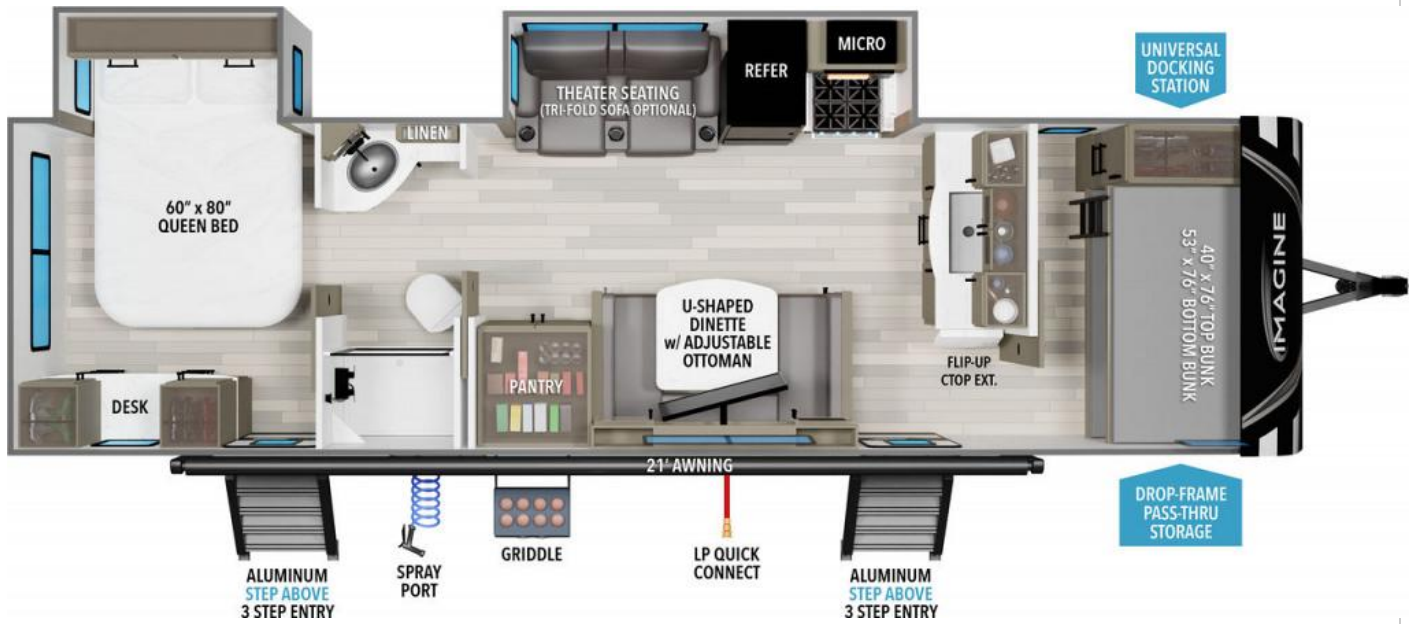

NEW 2024 Grand Design IMAGINE

Call For Price

Description

PEACE OF MIND PACKAGE ULTIMATE POWER PACKAGE FOUR SEASONS PROTECTION PACKAGE SOLAR PACKAGE GOODYEAR TIRES ABS AXLE ASSEMBLY 2ND A/C DUCTED BOOTH DINETTE THEATER SEATING IPO TRI-FOLD SOFA RV COMPLETE

GENERAL INFORMATION

Manufacturer	Grand Design
Model Year	2024
Model Name	IMAGINE
Model Code	IMAGINE

Contact

Sonny's Camp-N-Travel - Concord
NC
304 Executive Park Drive
Concord, NC 28025
Phone: 704-723-4700
Fax:
Website:
<http://www.sonnysrv.com>