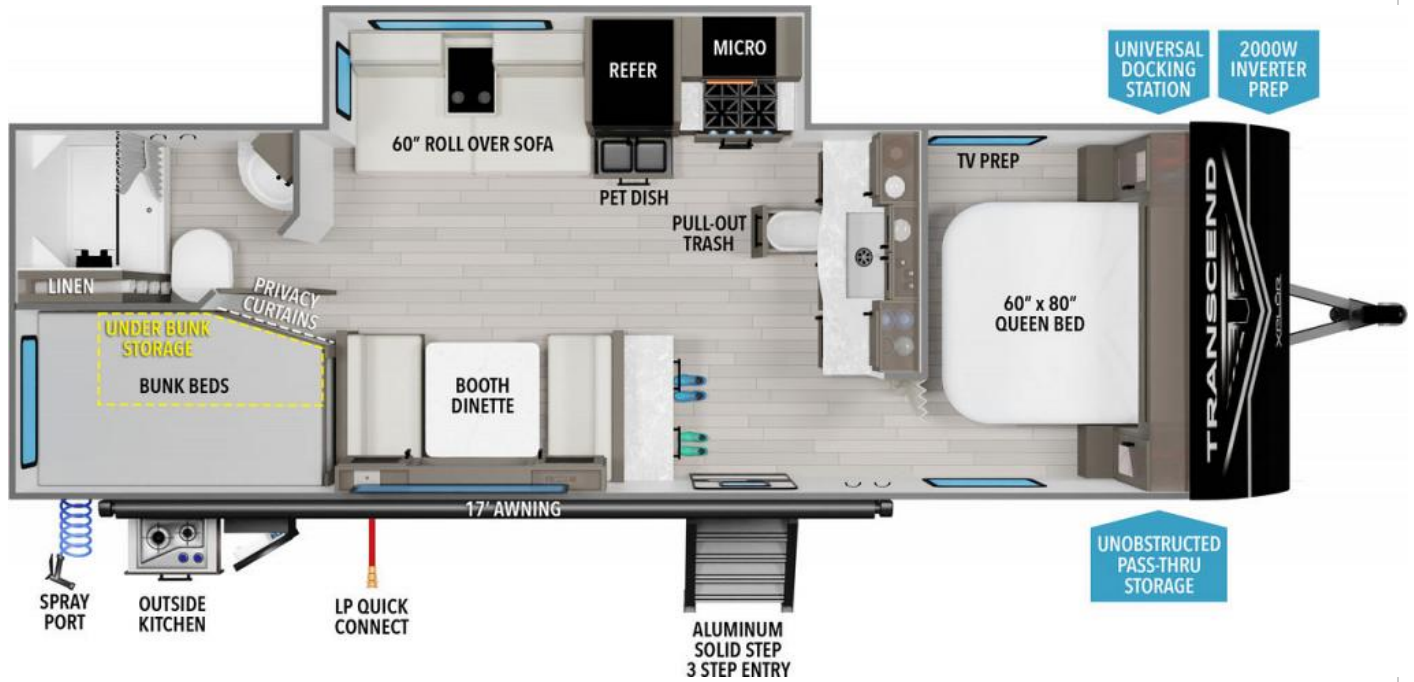

NEW 2024 Grand Design TRANSCEND Call For Price

Description

ELEVATION PACKAGE POWER PACKAGE SEASON
PROTECTION PACKAGE SOALR PACKAGE RV COMPLETE

GENERAL INFORMATION

Manufacturer	Grand Design
Model Year	2024
Model Name	TRANSCEND
Model Code	TRANSCEND