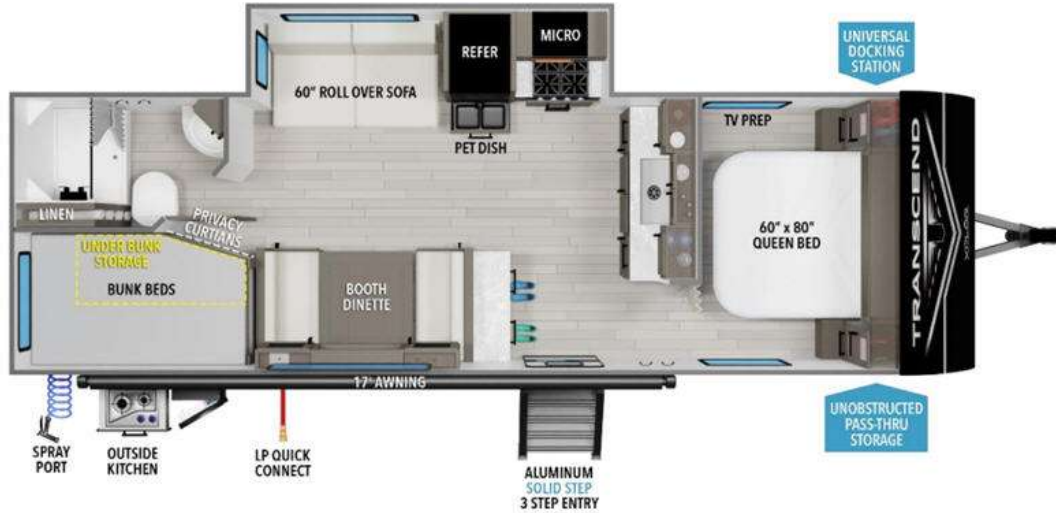

# NEW 2024 Grand Design Transcend Xplor Call For Price

26BHX

## Description

Grand Design Transcend Xplor travel trailer 26BHX highlights: Double-Size Bunk Beds Booth Dinette Entry Counter with Shoe Storage Beneath Queen Bed 60" Roll Over Sofa Â Camping with your larger family or when you want to take along a few extra friends is easy with this trailer. This...

## GENERAL INFORMATION

Manufacturer	Grand Design
Model Year	2024
Model Name	Transcend Xplor
Model Code	Transcend Xplor