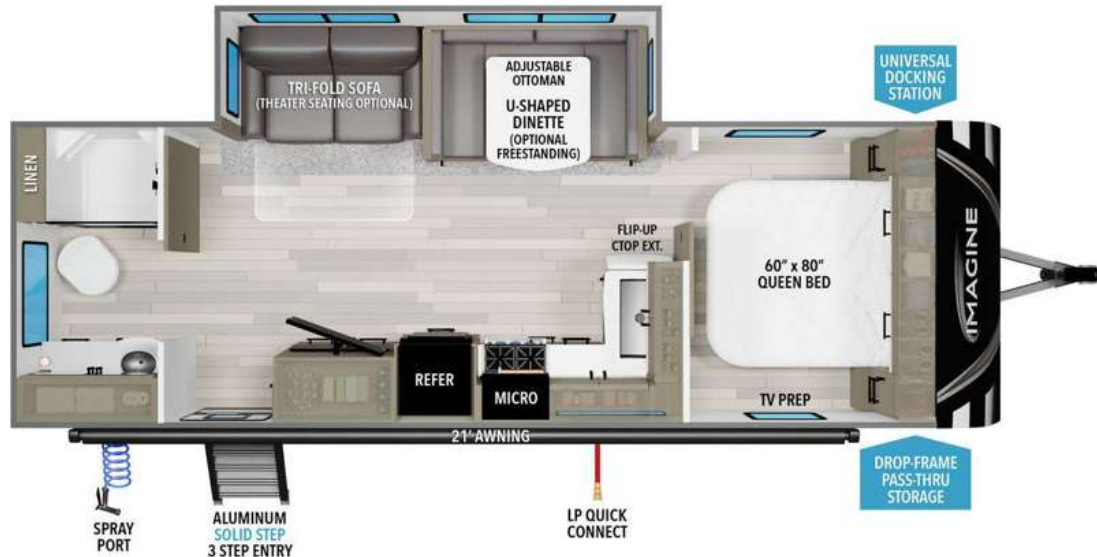

NEW 2024 Grand Design Imagine

\$43,995

Description

Grand Design Imagine travel trailer 2600RB highlights: Rear Full Bath Tri-Fold Sofa U-Shaped Dinette Pet Dish Skylight Over Shower Â You will be able to bring along your favorite furry friend in this pet-friendly Imagine travel trailer! There is a pet dish that you can use to feed y...

GENERAL INFORMATION

Manufacturer	Grand Design
Model Year	2024
Model Name	Imagine
Model Code	Imagine

Contact

Ketelsen RV
1500 Ketelsen Dr.
Hiawatha, IA 52233
Phone: 319-377-8244
Fax:
Website:
<http://www.ketelsenrv.com>