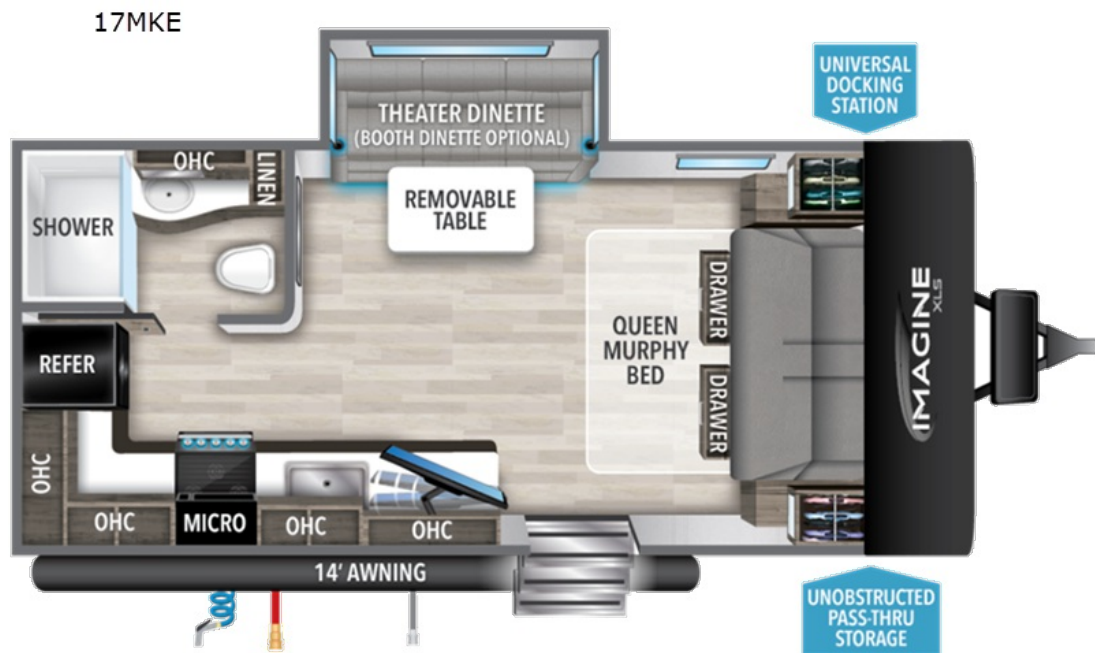

## Description

Grand Design Imagine XLS travel trailer 17MKE highlights: Queen Murphy Bed U-Shaped Dinette Large Panoramic Window Unobstructed Pass-Through 12V 10 Cu. Ft. Refrigerator The Murphy bed is the eye-catching feature on this Imagine XLS travel trailer! Not only can it fold away in the ...