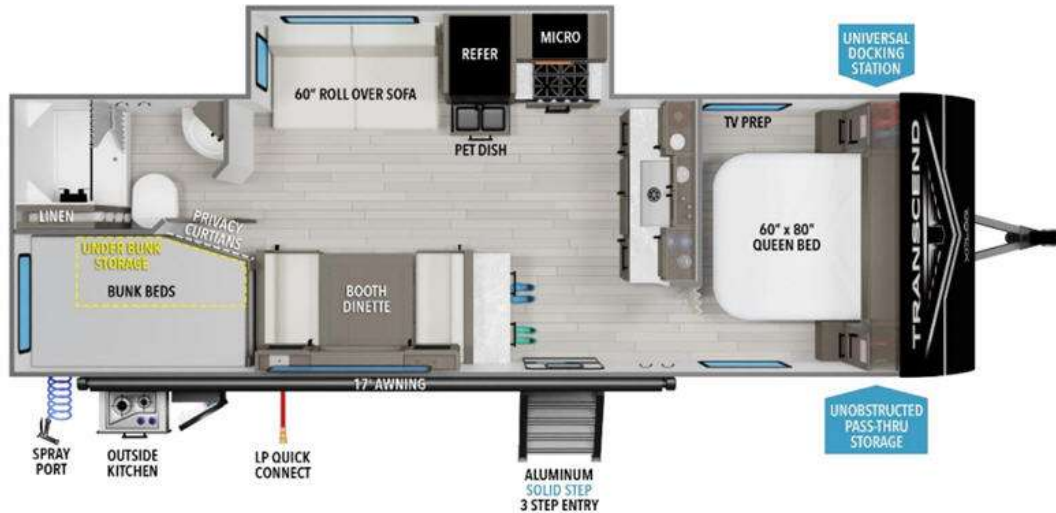

NEW 2024 Grand Design Transcend Xplor

\$33,469

26BHX

Description

Grand Design Transcend Xplor travel trailer 26BHX highlights: Double-Size Bunk Beds Booth Dinette Entry Counter with Shoe Storage Beneath Queen Bed 60" Roll Over Sofa • Camping with your larger family or when you want to take along a few extra friends is easy with this trailer. This...

GENERAL INFORMATION

Manufacturer	Grand Design
Model Year	2024
Model Name	Transcend Xplor
Model Code	Transcend Xplor

Contact

Summit RV
6611 US 60
Ashland, KY 41102
Phone: 606-928-6795
Fax:
Website:
<http://www.summitrv.com>