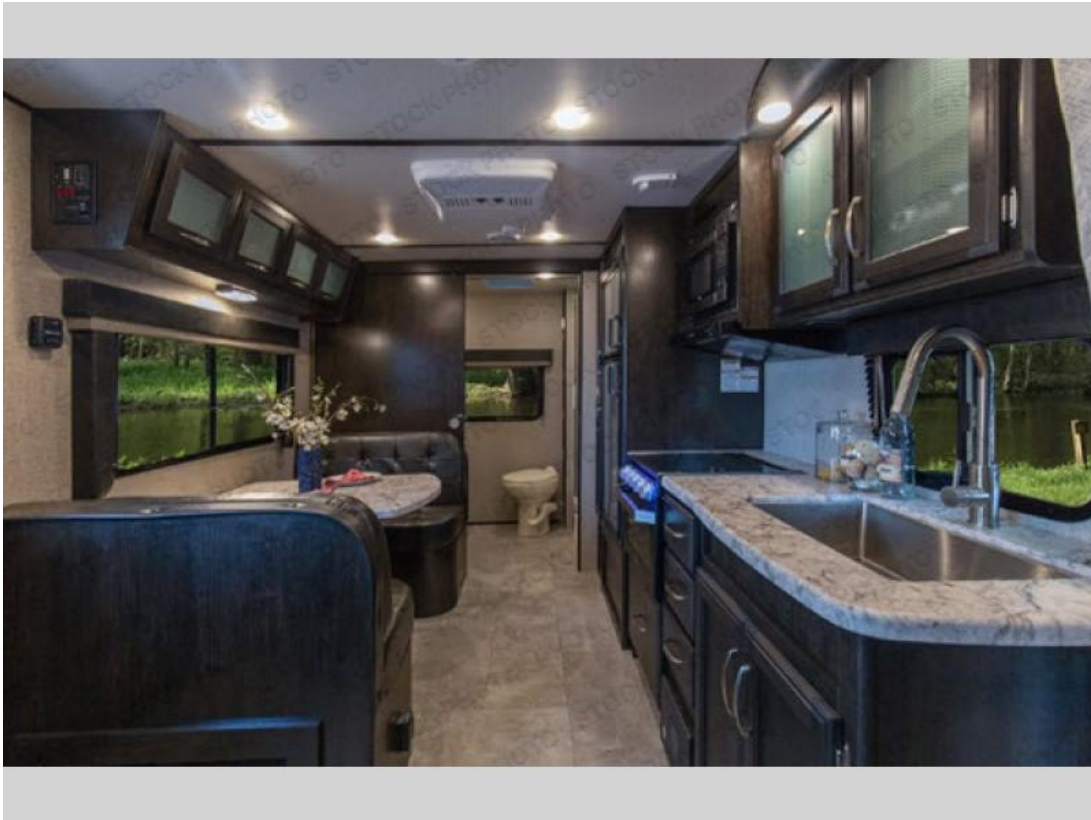

USED 2019 Grand Design Imagine XLS \$19,999

Description

Grand Design Imagine XLS 18RBE travel trailer highlights: Murphy Bed Privacy Curtain Pass-Through Storage Spray Port Booth Dinette Â If you desire style and luxury on your camping trip then this travel trailer is what you need!Â It features a Murphy bed so that you can enjoy plenty ...