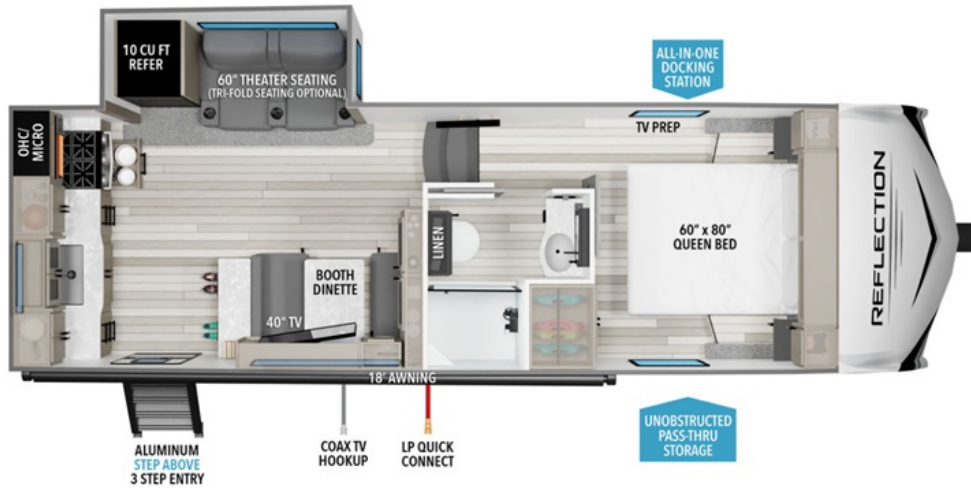

NEW 2024 Grand Design Reflection 100 Series

\$42,999

22RK

Description

Grand Design Reflection 100 Series fifth wheel 22RK highlights: 40" LED TV on Swivel Full Bath Theater Seating Slide Out Unobstructed Pass-Thru Storage Queen Bed Â This rear kitchen fifth wheel is sure to meet all of your camping needs! Since the exterior length is only 26' 11", you...

GENERAL INFORMATION

Manufacturer	Grand Design
Model Year	2024
Model Name	Reflection 100 Series
Model Code	Reflection 100 Series

Contact

Brown's RV Superstore
30049 Hwy 151
Mc Bee, SC 29101
Phone: 843-335-8829