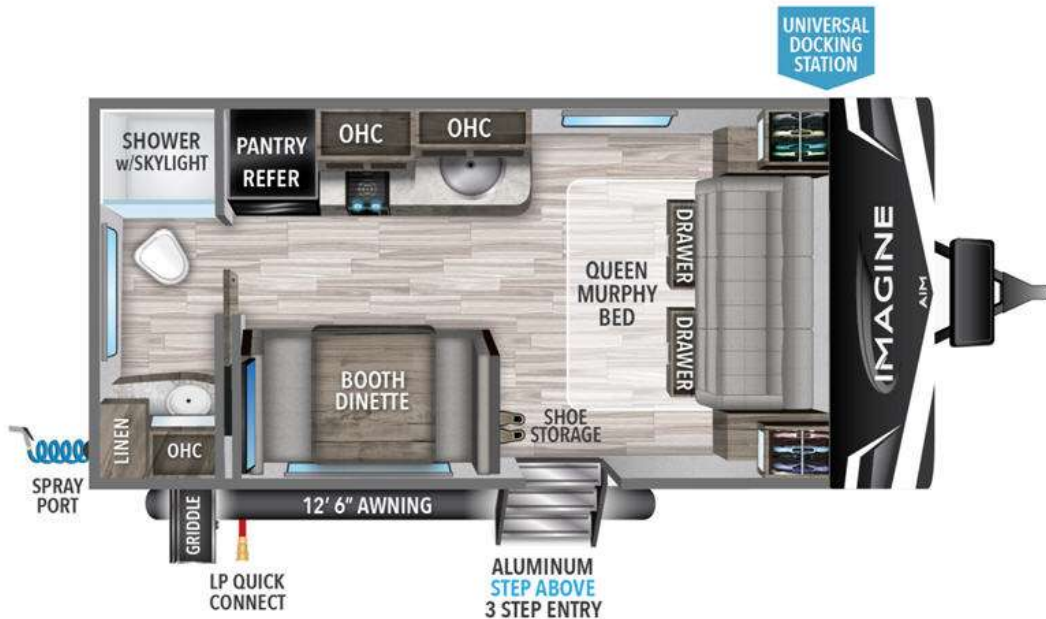

NEW 2024 Grand Design Imagine AIM \$24,506

15RB

Description

Grand Design Imagine AIM 15RB travel trailer highlights: Murphy Bed Booth Dinette Full Rear Bathroom Outside Griddle • Start looking for your favorite campground to take this travel trailer to! After a fun day at the beach, you can rinse the sand out of your hair with the walk-in sho...

GENERAL INFORMATION

Manufacturer	Grand Design
Model Year	2024
Model Name	Imagine AIM
Model Code	Imagine AIM

Contact

Colerain Trailer Center -
Indianapolis
5701 Elmwood Ave.
Indianapolis, IN 46203
Phone: 317-786-6102
Fax:
Website:
<http://www.colerainrv.com>