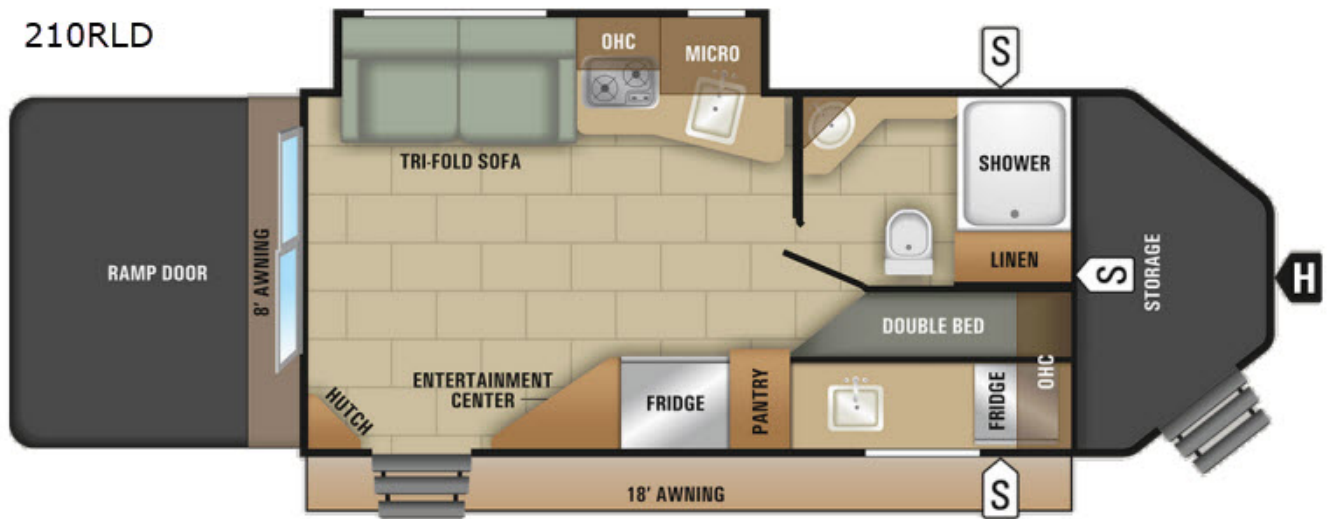

USED 2018 Starcraft GPS

\$29,995

Description

Starcraft GPS travel trailer 210RLD highlights: Front Storage
Rear Ramp with Patio Single Slide Out Outside Kitchen
When the outdoors is calling your name, then load up your
GPS 210RLD travel trailer and hit the road. With this model
you can easily bring along all of your outdoor g...