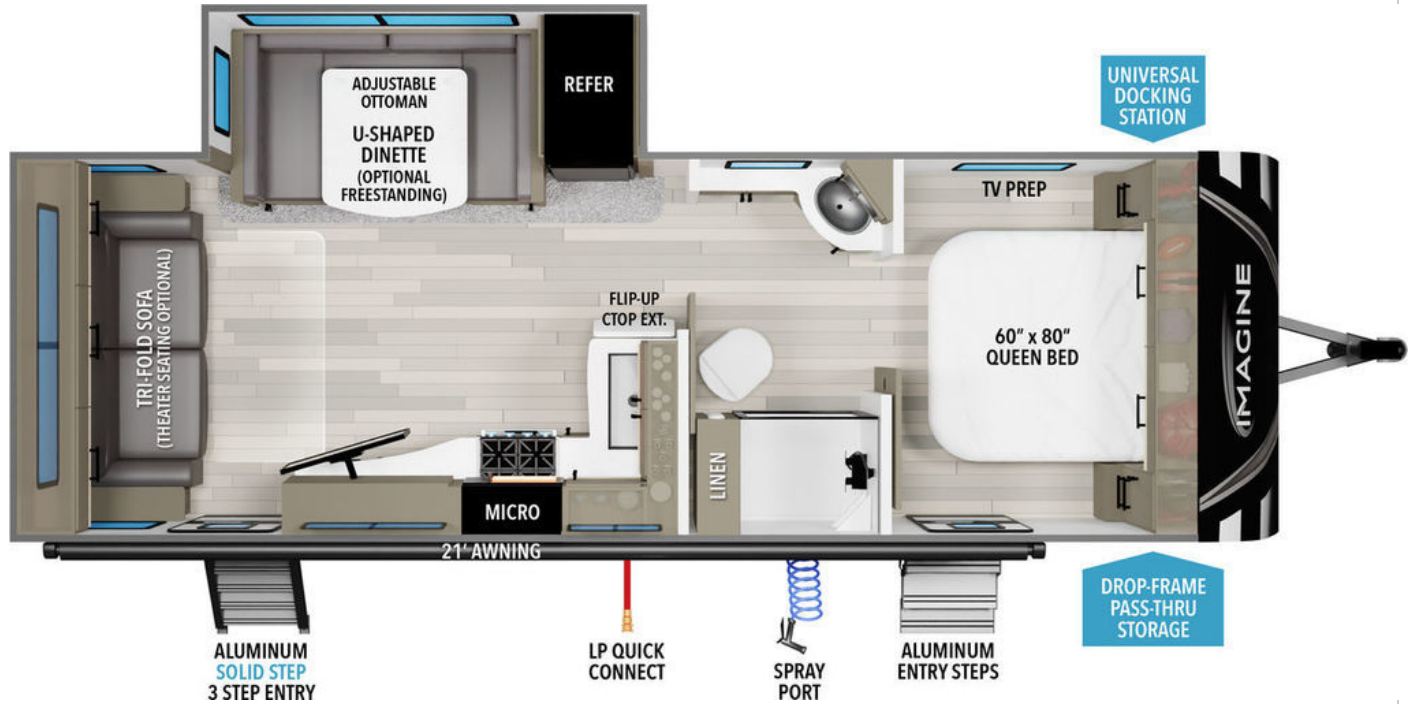

NEW 2024 Grand Design Imagine Call For Price

Description

HEARTHSTONE INTERIOR
IMAGINE PEACE OF MIND
PACKAGE
IMAGINE ULTIMATE POWER
PACKAGE
IMAGINE FOUR SEASONS PROTECTION
PACKAGE
IMAGINE SOLAR PACKAGE
GOODYEAR
TIRES
SAFERIDE RV ROADSIDE ASSISTANCE
ABS AXLE
ASSEMBLY
50 AMP SERVICE WIRE & FRAMED FOR
2ND AIR CONDITIONER
BOOTH DINETTE
THEATRE
SEATING
IPO TRI-FOLD ...

GENERAL INFORMATION

Manufacturer	Grand Design
Model Year	2024
Model Name	Imagine
Model Code	Imagine

Contact

Leach Camper Sales of Lincoln
Inc
2727 Cornhusker
Lincoln, NE 68504
Phone: 402-466-8581
Fax:
Website: <http://www.Leachrv.com>