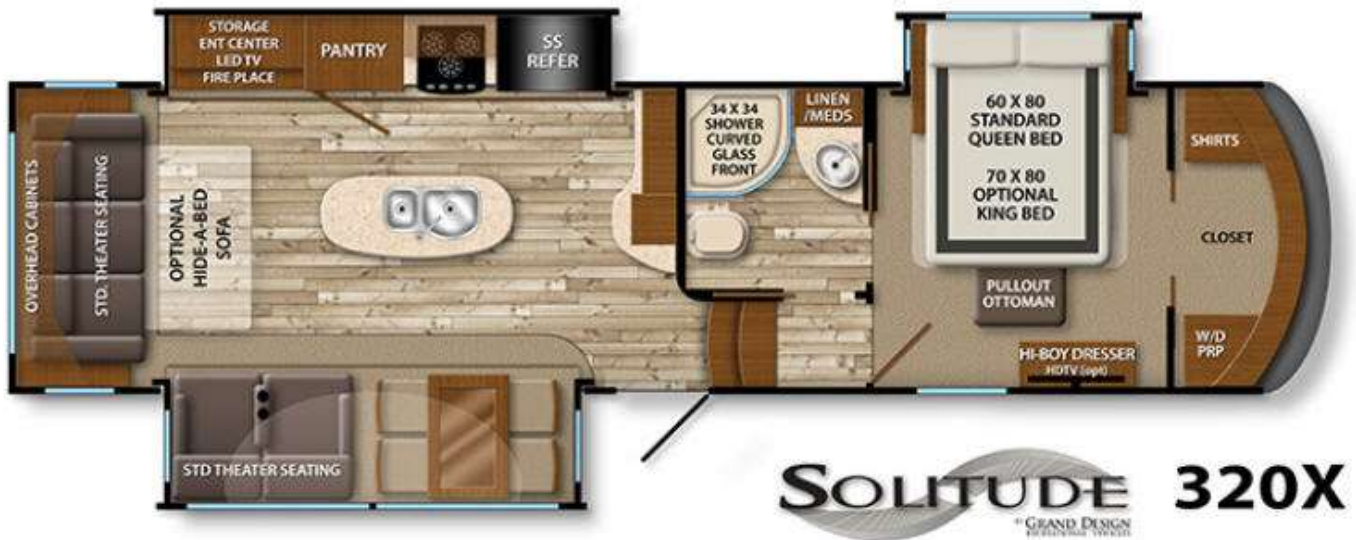

USED 2015 Grand Design Solitude \$28,995

Description

The Grand Design Solitude X-Series fifth wheel model 320X is just what you need to enjoy spending time away from home. This unit features a rear living layout, triple slides for added interior space, and a convenient kitchen island, plus so much more! Step inside and be greeted by a wide open s...

GENERAL INFORMATION

Manufacturer	Grand Design
Model Year	2015
Model Name	Solitude
Model Code	Solitude

Contact

Meyer's of Syracuse LLC
8575 Brewerton Rd - Suite 1
Cicero, NY 13039
Phone: 315-699-7000
Fax:
Website:
<http://www.meyersrvs.com>