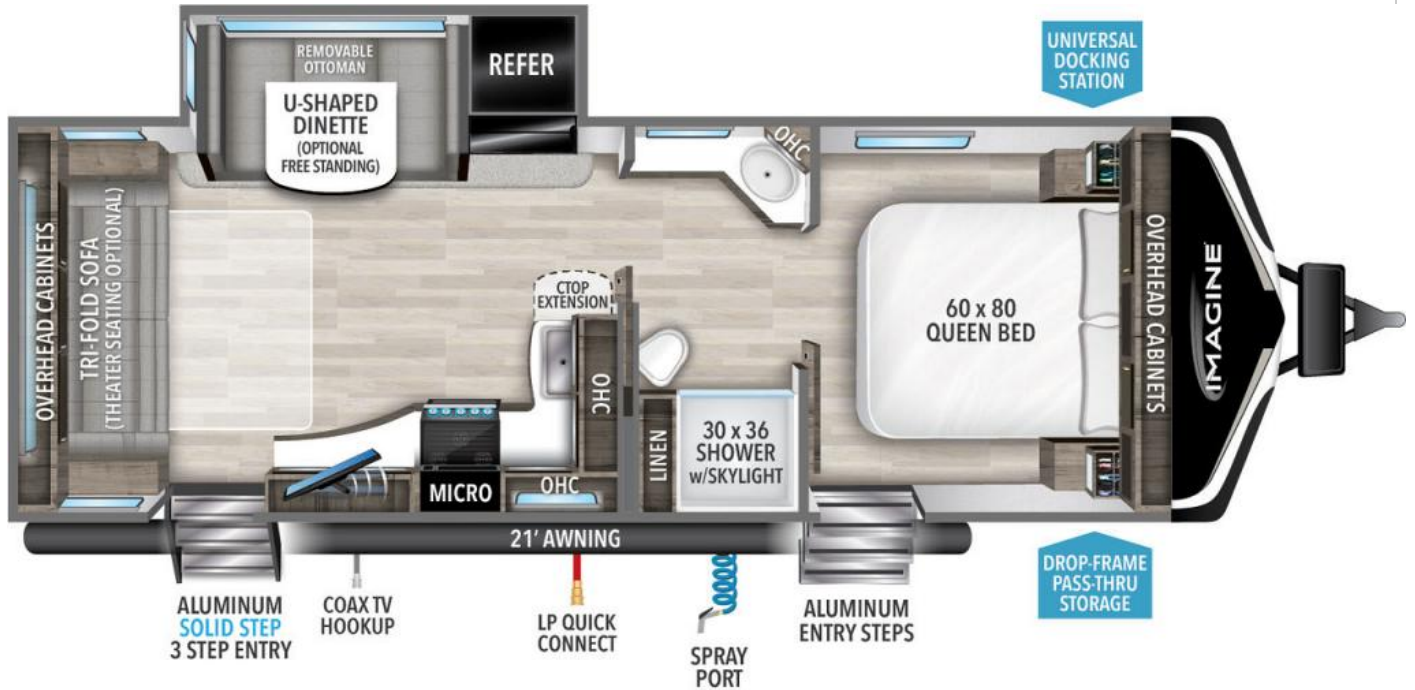

# NEW 2024 Grand Design IMAGINE

### Description

PEACE OF MIND PACKAGE ULTIMATE POWER PACKAGE  
 FOUR SEASONS PROTECTION PACKAGE SOLAR  
 PACKAGE GOODYEAR TIRES ABS AXLE ASSEMBLY  
 WIRED & FRAMED FOR 2ND A/C THEATER DINETTE  
 TRI-FOLD SOFA RV COMPLETE

### GENERAL INFORMATION

Manufacturer	Grand Design
Model Year	2024
Model Name	IMAGINE
Model Code	IMAGINE